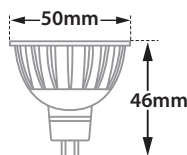

- Recessed false ceiling spot
- frameless/trimless
- suitable for indoors use
- from die cast aluminum
- suitable for darklight (anti-dazzle) effect
- movable horizontally and vertically ±25°
- suitable for lamps type MR16
- 12volt GU5.3 or 230-240volt GU10

28527 DICHROIC 220-240V 50W GU10

HEIGHT=95mm

28528 LED LAMP MR16 GU10 220-240V 3-8W

HEIGHT=95mm REF 1

28529 LED LAMP MR16 GU10 LONG 220-240v 7-12W

HEIGHT=115mm REF 2

28530 DICHROIC 12V 50W GU5.3

HEIGHT=95mm REF 3

28531 LED LAMP MR16 LONG 12V 7-12W

HEIGHT=115mm REF 4

Tiltable

Ø 85mm

Ø 87mm

95-115mm

CE IP20

REF 1

REF 2

REF 3

REF 4

Accessories upon request

Smooth light filter 1

Smooth light filter 2

Honey comb louvre

Ρυθμιζόμενα πλαϊνά στηρίγματα για οροφές πάχους από 10mm έως 30mm