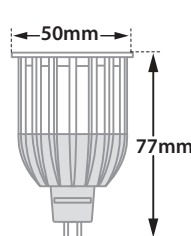

- Recessed false ceiling spot
- frameless/trimless
- suitable for indoors use
- from die cast aluminum
- suitable for darklight (anti-dazzle) effect
- movable horizontally and vertically ±25°
- suitable for lamps type MR16
- 12volt GU5.3 or 230-240volt GU10

28527 DICHROIC 220-240V 50W GU10

HEIGHT=95mm

28528 LED LAMP MR16 GU10 220-240V 3-8W

HEIGHT=95mm REF 1

28529 LED LAMP MR16 GU10 LONG 220-240v 7-12W

HEIGHT=115mm REF 2

28530 DICHROIC 12V 50W GU5.3

HEIGHT=95mm REF 3

28531 LED LAMP MR16 LONG 12V 7-12W

HEIGHT=115mm REF 4

Tiltable

Ø 85mm

Ø 87mm

95-115mm

CE IP20

REF 1

REF 2

REF 3

REF 4

Accessories upon request

Smooth light filter 1

Smooth light filter 2

Honey comb louvre

Ρυθμιζόμενα πλαϊνά στηρίγματα για οροφές πάχους από 10mm έως 30mm