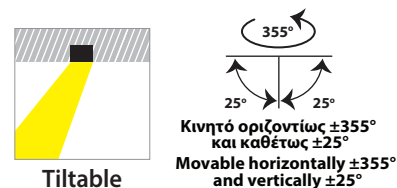

Tiltable

Ø 85mm

Ø 87mm

95-115mm

CE IP20