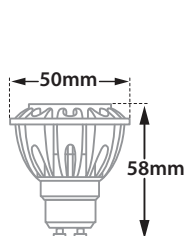

- Recessed false ceiling spot
- frameless/trimless
- suitable for indoors use
- from die cast aluminum
- suitable for darklight (anti-dazzle) effect
- movable horizontally and vertically ±25°
- suitable for lamps type MR16
- 12volt GU5.3 or 230-240volt GU10

28527 DICHROIC 220-240V 50W GU10

HEIGHT=95mm

28528 LED LAMP MR16 GU10 220-240V 3-8W

HEIGHT=95mm REF 1

28529 LED LAMP MR16 GU10 LONG 220-240v 7-12W

HEIGHT=115mm REF 2

28530 DICHROIC 12V 50W GU5.3

HEIGHT=95mm REF 3

28531 LED LAMP MR16 LONG 12V 7-12W

HEIGHT=115mm REF 4

Tiltable

Ø 85mm

Ø 87mm

95-115mm

CE IP20

REF 1

REF 2

REF 3

REF 4

Accessories upon request

Smooth light filter 1

Smooth light filter 2

Honey comb louvre

Ρυθμιζόμενα πλαϊνά στηρίγματα για οροφές πάχους από 10mm έως 30mm