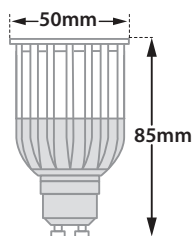

- Recessed false ceiling spot
- frameless/trimless
- suitable for indoors use
- from die cast aluminum
- suitable for darklight (anti-dazzle) effect
- movable horizontally and vertically ±25°
- suitable for lamps type MR16
- 12volt GU5.3 or 230-240volt GU10

28527 DICHROIC 220-240V 50W GU10

HEIGHT=95mm

28528 LED LAMP MR16 GU10 220-240V 3-8W

HEIGHT=95mm REF 1

28529 LED LAMP MR16 GU10 LONG 220-240v 7-12W

HEIGHT=115mm REF 2

28530 DICHROIC 12V 50W GU5.3

HEIGHT=95mm REF 3

28531 LED LAMP MR16 LONG 12V 7-12W

HEIGHT=115mm REF 4

Tiltable

Ø 85mm

Ø 87mm

95-115mm

CE IP20

REF 1

REF 2

REF 3

REF 4

Accessories upon request

Smooth light filter 1

Smooth light filter 2

Honey comb louvre

Ρυθμιζόμενα πλαϊνά στηρίγματα για οροφές πάχους από 10mm έως 30mm