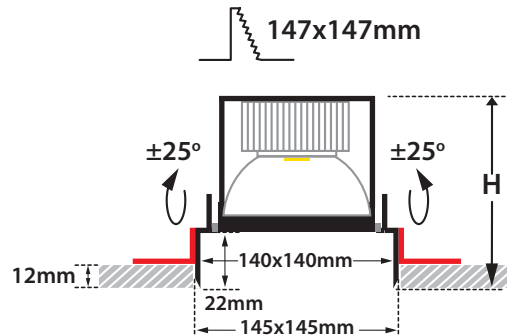

CRI>80 | Led source power & Average Luminaire Flux

Indicative Flux list | Final lumen output depends from the selection of the angle beam

38663		12.0W 2700-3000-4000 KELVIN 1200-1270-1340 LUMEN		
38664		17.5W 2700-3000-4000 KELVIN 1665-1765-1860 LUMEN		
38665		21.0W 2700-3000-4000 KELVIN 1960-2080-2190 LUMEN		
38666		25.0W 2700-3000-4000 KELVIN 2240-2380-2500 LUMEN		
38693		21.0W 2700-3000-4000 KELVIN 1960-2080-2190 LUMEN		
38694		25.0W 2700-3000-4000 KELVIN 2240-2380-2500 LUMEN		

145x145mm 147x147mm 135-200mm

Κινητό οριζοντίως $\pm 355^\circ$
και καθέτως $\pm 25^\circ$
Movable horizontally $\pm 355^\circ$
and vertically $\pm 25^\circ$

Tiltable

Ρυθμιζόμενα πλαϊνά στηρίγματα για οροφές πάχους από 10mm έως 30mm

Adjustable side brackets for installation onto ceilings with thickness from 10mm up to 30mm

Accessories upon request

Smooth light filter 1

Smooth light filter 2

Honey comb louvre

01 02 18

Βαμμένα με Ηλεκτροστατική Βαφή
Painted with Electrostatic Powder