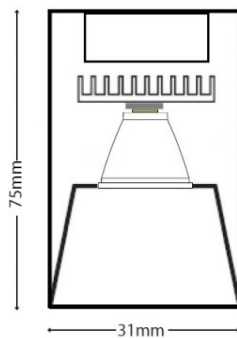

Also available in
5000 & 6000 Kelvin upon request

i Κατόπιν παραγγελίας το φωτιστικό μπορεί να παραχθεί και σε μεγαλύτερα μήκη
Upon request the above lighting fitting can be produced in longer lengths

24245 ●●●●●●●●●●
10 POWER LED WITH LENS | 30cm length
10W | 10x1W 350mA | 2700-3000-4000 KELVIN | 840-890-985 LUMEN
15W | 10x1.5W 500mA | 2700-3000-4000 KELVIN | 1180-1250-1380 LUMEN
305x31mm ↑ 75mm

24246 ●●●●●●●●●●
10 POWER LED WITH LENS | 60cm length
10W | 10x1W 350mA | 2700-3000-4000 KELVIN | 840-890-985 LUMEN
15W | 10x1.5W 500mA | 2700-3000-4000 KELVIN | 1180-1250-1380 LUMEN
20W | 10x2W 700mA | 2700-3000-4000 KELVIN | 1530-1620-1780 LUMEN
605x31mm ↑ 75mm

24247 ●●●●●●●●●●
10 POWER LED WITH LENS | 90cm length
10W | 10x1W 350mA | 2700-3000-4000 KELVIN | 840-890-985 LUMEN
15W | 10x1.5W 500mA | 2700-3000-4000 KELVIN | 1180-1250-1380 LUMEN
20W | 10x2W 700mA | 2700-3000-4000 KELVIN | 1530-1620-1780 LUMEN
905x31mm ↑ 75mm

24248 ●●●●●●●●●●
10 POWER LED WITH LENS | 90cm length
10W | 10x1W 350mA | 2700-3000-4000 KELVIN | 840-890-985 LUMEN
15W | 10x1.5W 500mA | 2700-3000-4000 KELVIN | 1180-1250-1380 LUMEN
20W | 10x2W 700mA | 2700-3000-4000 KELVIN | 1530-1620-1780 LUMEN
905x31mm ↑ 75mm

24249 ●●●●●●●●●●
10 POWER LED WITH LENS | 120cm length
10W | 10x1W 350mA | 2700-3000-4000 KELVIN | 840-890-985 LUMEN
15W | 10x1.5W 500mA | 2700-3000-4000 KELVIN | 1180-1250-1380 LUMEN
20W | 10x2W 700mA | 2700-3000-4000 KELVIN | 1530-1620-1780 LUMEN
1205x31mm ↑ 75mm

24250 ●●●●●●●●●●
10 POWER LED WITH LENS | 150cm length
10W | 10x1W 350mA | 2700-3000-4000 KELVIN | 840-890-985 LUMEN
15W | 10x1.5W 500mA | 2700-3000-4000 KELVIN | 1180-1250-1380 LUMEN
20W | 10x2W 700mA | 2700-3000-4000 KELVIN | 1530-1620-1780 LUMEN
1505x31mm ↑ 75mm

24251 ●●●●●●●●●●
15 POWER LED WITH LENS | 120cm length
15W | 15x1W 350mA | 2700-3000-4000 KELVIN | 1260-1335-1480 LUMEN
22.5W | 15x1.5W 500mA | 2700-3000-4000 KELVIN | 1780-1880-2080 LUMEN
30W | 15x2W 700mA | 2700-3000-4000 KELVIN | 2300-2435-2685 LUMEN
1205x31mm ↑ 75mm

24252 ●●●●●●●●●●
15 POWER LED WITH LENS | 150cm length
15W | 15x1W 350mA | 2700-3000-4000 KELVIN | 1260-1335-1480 LUMEN
22.5W | 15x1.5W 500mA | 2700-3000-4000 KELVIN | 1780-1880-2080 LUMEN
30W | 15x2W 700mA | 2700-3000-4000 KELVIN | 2300-2435-2685 LUMEN
1505x31mm ↑ 75mm