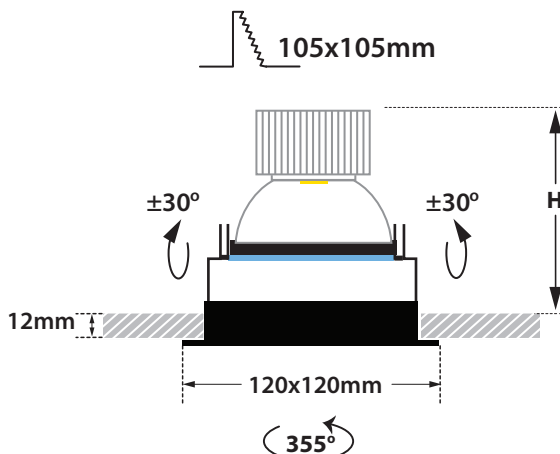

- Recessed led spotlight
- for indoors use
- from die cast aluminum
- movable horizontally ±355° and vertically ±30°
- suitable for darklight effect
- with incorporated 1 cob led source
- adjusted on a high performance heatsink
- for best thermal management
- CRI>80 | 3 SDCM
- upon request available with CRI>90 & CRI 98+
- in 2700-3000-4000 Kelvin
- upon request in 3500-5000-6500 Kelvin
- with high performance reflector
- available with 15°-25°-40°-60° beam angle
- works with remote led driver on/off as standard
- upon request dimmable phase cut/Dali/1-10volt

CRI>80 | INDICATIVE COB LED TABLE

40131	7.5W	220-240v	2700-3000-4000 KELVIN	645-675-705 LUMEN	⊕ ⊗
40132	9.0W	220-240v	2700-3000-4000 KELVIN	780-820-860 LUMEN	⊕ ⊗
40133	11.0W	220-240v	2700-3000-4000 KELVIN	925-965-1000 LUMEN	⊕ ⊗
40134	12.75W	220-240v	2700-3000-4000 KELVIN	1050-1100-1150 LUMEN	⊕ ⊗
40135	10.5W	220-240v	2700-3000-4000 KELVIN	1050-1080-1125 LUMEN	⊕ ⊗
40136	12.0W	220-240v	2700-3000-4000 KELVIN	1200-1250-1300 LUMEN	⊕ ⊗

120x120mm 105x105mm 105-145mm CE IP20

Tiltable

Anti-dazzle Angle

Κινητό ±355° οριζοντίως και ±30° καθέτως
Movable ±355° horizontally and ±30° vertically

01 02 18

Βαμμένα με Ηλεκτροστατική Βαφή
Painted with Electrostatic Powder