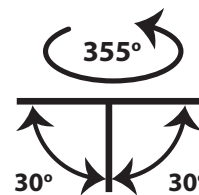

216x120mm 185x105mm 105-145mm CE IP20

Accessories upon request

Tiltable

Anti-dazzle Angle

Κινητό $\pm 355^\circ$ οριζοντίως και $\pm 30^\circ$ καθέτως

Movable $\pm 355^\circ$ horizontally and $\pm 30^\circ$ vertically