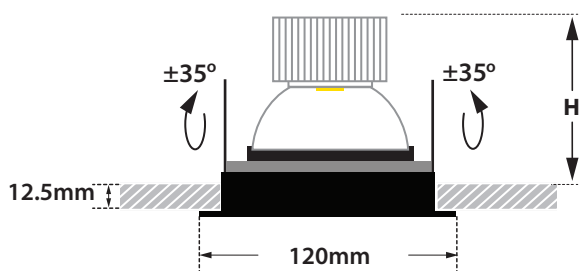

- Recessed spotlight
- for indoors use
- die cast aluminum
- movable ±35°
- suitable for darklight effect
- with incorporated 2 COB LED
- adjusted on a high performance heatsink
- for best thermal management
- CRI>80 | 3SDCM
- upon request available with CRI>90 & CRI 98+
- upon request available with 2 SDCM
- in 2700-3000-4000 Kelvin
- upon request in 3500-5000-6500 Kelvin
- with high performance reflector or lens
- available with 15°-25°-40°-60° beam angle
- works with remote led driver
- on/off, dimmable phase cut/Dali/1-10volt

Accessories upon request

216x120mm 185x105mm 115-145mm

Moveable

Anti-dazzle Angle

Κινητό ±35°
Movable ±35°

01 02 18

Βαμμένα με Ηλεκτροστατική Βαφή
Painted with Electrostatic Powder

i *Η τεχνολογία των LED είναι σε διαρκή εξέλιξη οπότε πριν παραγγείλετε, παρακαλούμε επιβεβαιώστε ποιο LED είναι διαθέσιμο
LED technology changes constantly forward, so before selecting / ordering the most suitable product for you,
ask for a confirmation that this is the most updated product to our list.