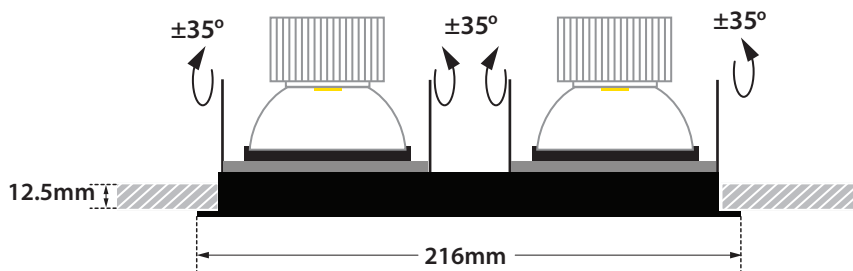

- Recessed spotlight
- for indoors use
- die cast aluminum
- movable ±35°
- suitable for darklight effect
- with incorporated 2 COB LED
- adjusted on a high performance heatsink
- for best thermal management
- CRI>80 | 3SDCM
- upon request available with CRI>90 & CRI 98+
- upon request available with 2 SDCM
- in 2700-3000-4000 Kelvin
- upon request in 3500-5000-6500 Kelvin
- with high performance reflector or lens
- available with 15°-25°-40°-60° beam angle
- works with remote led driver
- on/off, dimmable phase cut/Dali/1-10volt

Accessories upon request

216x120mm 185x105mm 115-145mm

Moveable

Anti-dazzle Angle

Κινητό ±35°
Movable ±35°

01 02 18

Βαμμένα με Ηλεκτροστατική Βαφή
Painted with Electrostatic Powder

i *Η τεχνολογία των LED είναι σε διαρκή εξέλιξη οπότε πριν παραγγείλετε, παρακαλούμε επιβεβαιώστε ποιο LED είναι διαθέσιμο
LED technology changes constantly forward, so before selecting / ordering the most suitable product for you,
ask for a confirmation that this is the most updated product to our list.