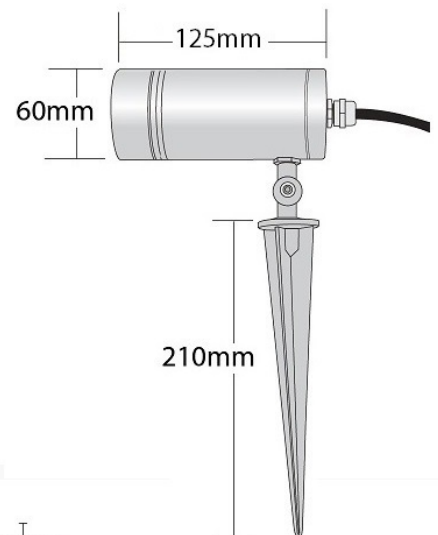

- > Waterproof projector for outdoors use
- > from heavy duty aluminum
- > painted with electrostatic polyester powder suitable for external use
- > with nickel plated arm made from brass
- > with protective pyrex glass, transparent or mat suitable for MR16 lamps
- > 12volt GU5.3 or 230-240volt GU10
- > with silicon gaskets
- > with brass nickel plated cable gland PG9 Ip68
- > with pre-fitted 1m neoprene cable
- > offered with spike for ground made from brass
- > painted with electrostatic polyester powder suitable for garden lighting and decorative lighting of architectural details, building and shop facades

27474  LED LAMP GU10 MR16 LONG 230-240V | 9-12W

∅60mm ↔ 125mm

27475  LED LAMP 12V MR16 LONG | 9-12W

∅60mm ↔ 125mm

ΚΑΡΦΩΤΟ ΣΤΗΡΙΓΜΑ ΕΔΑΦΟΥΣ ΑΛΟΥΜΙΝΙΟΥ
ALUMINUM GROUND SPIKE **5019**
L=205mm

ΚΑΡΦΩΤΟ ΣΤΗΡΙΓΜΑ ΕΔΑΦΟΥΣ ΑΛΟΥΜΙΝΙΟΥ
ALUMINUM GROUND SPIKE **5075**
L=305mm

ΚΙΤ ΣΤΗΡΙΞΗΣ ΑΛΟΥΜΙΝΙΟΥ
SUPPORTING ALUMINUM KIT
L=430mm **5076**

ΚΑΡΦΩΤΟ ΣΤΗΡΙΓΜΑ ΕΔΑΦΟΥΣ ΟΡΕΙΧΑΛΚΙΝΟ
BRASS GROUND SPIKE **5284**
L=205mm

ΕΞΩΤΕΡΙΚΟ ΣΤΗΡΙΓΜΑ ΑΛΟΥΜΙΝΙΟΥ
GROUND SURFACED ALUMINUM SUPPORT
L=125mm **5201**