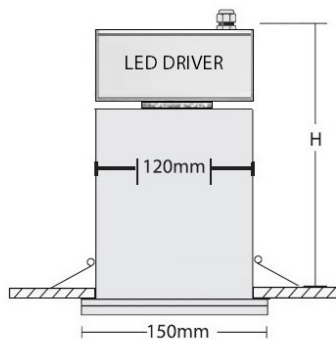

∅ 150mm 140mm 230-250mm CE IP65

- Ceiling recessed waterproof led downlight
- for outdoors and indoors use
- from heavy duty die cast aluminum
- painted with electrostatic polyester powder
- suitable for resistance in external spaces
- with tempered glass transparent or mat
- with incorporated 1 COB LED
- with high performance heatsink for best heat management
- LM80, CRI>80
- Upon request available with CRI>90 & CRI 98+
- In 2700-3000-4000 Kelvin
- upon request in 2800-3500-5000-6500 Kelvin
- with high performance aluminum reflector
- available with 15°-25°-40°-60° beam
- with incorporated led driver on/off as standard
- upon request available with dimmable phase cut/Dali/1-10volt
- with silicon gaskets and inox screws
- suitable for bathrooms in houses or hotels, shops, offices, showrooms and for corridors in external areas
- **Upon request available with Stainless Steel/Inox Frame**