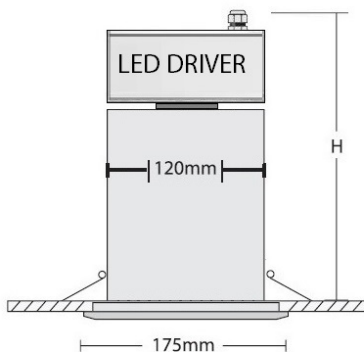

∅ 175mm 140mm 230-250mm

- Ceiling recessed waterproof led downlight
- for outdoors and indoors use
- from heavy duty die cast aluminum
- painted with electrostatic polyester powder
- suitable for resistance in external spaces
- with tempered glass transparent or mat
- with incorporated 1 COB LED
- with high performance heatsink for best heat management
- LM80, CRI>80
- Upon request available with CRI>90 & CRI 98+
- In 2700-3000-4000 Kelvin
- upon request in 2800-3500-5000-6500 Kelvin
- with high performance aluminum reflector
- available with 15°-25°-40°-60° beam
- with incorporated led driver on/off as standard
- upon request available with dimmable phase cut/Dali/1-10volt
- with silicon gaskets and inox screws
- suitable for bathrooms in houses or hotels, shops, offices, showrooms and for corridors in external areas
- **Upon request available with Stainless Steel/Inox Frame**