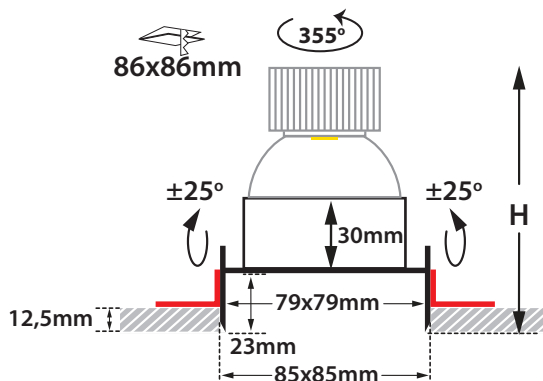

CRI>80 | Led source power & Average Luminaire Flux

Indicative Flux list | Final lumen output depends from the selection of the angle beam

28471	5.0W	2700-3000-4000 KELVIN	440-460-480 LUMEN	HEIGHT=135mm	⚡ ⚡
28472	6.7W	2700-3000-4000 KELVIN	585-615-640 LUMEN	HEIGHT=135mm	⚡ ⚡
28473	7.5W	2700-3000-4000 KELVIN	645-675-705 LUMEN	HEIGHT=135mm	⚡ ⚡
28474	9.0W	2700-3000-4000 KELVIN	780-820-860 LUMEN	HEIGHT=135mm	⚡ ⚡
38288	11.0W	2700-3000-4000 KELVIN	925-965-1000 LUMEN	HEIGHT=150mm	⚡ ⚡
38289	12.75W	2700-3000-4000 KELVIN	1050-1100-1150 LUMEN	HEIGHT=150mm	⚡ ⚡

38290	8.5W	2700-3000-4000 KELVIN	885-910-950 LUMEN	HEIGHT=135mm	⚡ ⚡
38291	10.5W	2700-3000-4000 KELVIN	1050-1080-1125 LUMEN	HEIGHT=150mm	⚡ ⚡
38292	12.0W	2700-3000-4000 KELVIN	1200-1250-1300 LUMEN	HEIGHT=150mm	⚡ ⚡

85x85mm 86x86mm 135-150mm CE IP20

Το παραπάνω φωτιστικό προσφέρεται κατόπιν παραγγελίας με προστασία IP44 FRONT

The above luminaire is available upon request with IP44 FRONT protection

355°
25° 25°
Κινητό οριζοντίως ±355°
και καθέτως ±25°
Movable horizontally ±355°
and vertically ±25°

Ρυθμιζόμενα πλαϊνά στηρίγματα για οροφές πάχους από 10mm έως 30mm

Adjustable side brackets for installation onto ceiling with thickness form 10mm up to 30mm

Accessories upon request