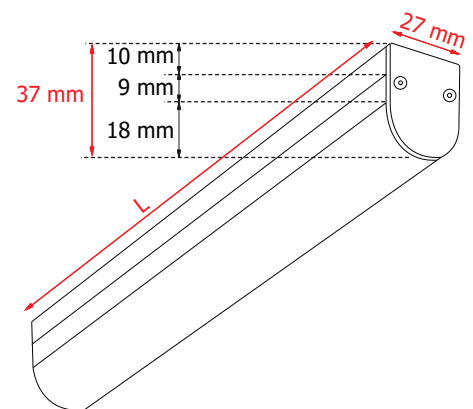

01 02 18

Διαθέσιμο και σε άλλα χρώματα κατόπιν παραγγελίας
Upon request available in different color finishes

*Η τεχνολογία των LED είναι σε διαρκή εξέλιξη οπότε πριν παραγγείλετε, παρακαλούμε επιβεβαιώστε ποιο LED είναι διαθέσιμο LED technology changes constantly forward, so before selecting / ordering the most suitable product for you, ask for a confirmation that this is the most updated product to our list.

■ warm 2700 Kelvin ■ warm white 3000 Kelvin ■ neutral white 4000 Kelvin