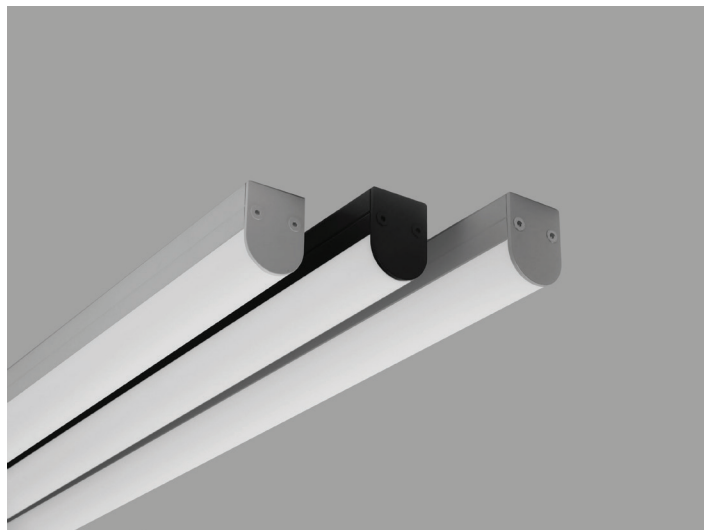

SLIM LED PROFILE 9

34315 Standard length 1000mm

προσφέρεται μέχρι και 4500mm με ενιαίο σώμα και κάλυμμα. Διαθέσιμο και σε όλα τα ενδιάμεσα μήκη κατόπιν παραγγελίας.

available up to 4500 mm in one single piece of body and cover. Available in all lengths of this range upon request.

Linear Led Strip

SUSPENSION KIT

Composed by 2-5 pcs (depending from the length of luminaire) of steel wire with length 1.20m standard length (upon request available in longer lengths) assembled to fitting with all necessary components for ceiling installation, with 1.50m long power supply cable 3x0.75mm transparent-white-black-grey (upon request available in longer lengths), connected to fitting, and 1 pcs of round die cast aluminum ceiling base, painted in same color with luminaire, with external diameter d=60mm and height=20mm.