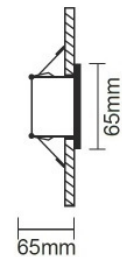

Code - Lighting Source

27300	HALOPIN G9 230-240V 25w 155x65mm 147x57 or 140x54mm 65-67mm IP 40 CE	
27301	LED PIN G9 230-240Volt 1-4Watt 155x65mm 147x57 or 140x54mm 65-67mm IP 40 CE	
27302	POWER LED 2W 2X1W 230-240V/350ma 2700-3000-4000 KELVIN 160-170-180 LUMEN 155x65mm 147x57 or 140x54mm 65-67mm IP 40 CE	
27303	POWER LED 3W 3X1W 230-240V/350ma 2700-3000-4000 KELVIN 240-255-270 LUMEN 155x65mm 147x57 or 140x54mm 65-67mm IP 40 CE	
27304	LINEAR COB LED 1W 1X1W 230-240V/350ma 2700-3000-4000 KELVIN 80-85-90 LUMEN 155x65mm 147x57 or 140x54mm 65-67mm IP 40 CE	
27305	LINEAR COB LED 2W 1X2W 230-240V/350ma 2700-3000-4000 KELVIN 160-170-180 LUMEN 155x65mm 147x57 or 140x54mm 65-67mm IP 40 CE	
27306	LINEAR COB LED 3W 1X3W 230-240V/350ma 2700-3000-4000 KELVIN 240-255-270 LUMEN 155x65mm 147x57 or 140x54mm 65-67mm IP 40 CE	
27307	POWER LED 1W 1X1W 350ma 2700-3000-4000 KELVIN 80-85-90 LUMEN 155x65mm 147x57 or 140x54mm 65-67mm IP 40 CE	
27308	POWER LED 2W 2X1W 350ma 2700-3000-4000 KELVIN 160-170-180 LUMEN 155x65mm 147x57 or 140x54mm 65-67mm IP 40 CE	
27309	LINEAR COB LED 1W 1X1W 350ma 2700-3000-4000 KELVIN 80-85-90 LUMEN 155x65mm 147x57 or 140x54mm 65-67mm IP 40 CE	
27310	LINEAR COB LED 2W 1X2W 350ma 2700-3000-4000 KELVIN 160-170-180 LUMEN 155x65mm 147x57 or 140x54mm 65-67mm IP 40 CE	
27311	LINEAR COB LED 3W 1X3W 350ma 2700-3000-4000 KELVIN 240-255-270 LUMEN 155x65mm 147x57 or 140x54mm 65-67mm IP 40 CE	

ΧΩΝΕΥΤΟ ΣΕ ΤΟΙΧΟ ΑΠΟ ΜΠΕΤΟ | WALL CONCRETE RECESSED

147x57mm 65mm

ΧΩΝΕΥΤΟ ΣΕ ΨΕΥΔΟΡΟΦΗ FALSE CEILING RECESSED

140x54mm 65mm

31 ΑΝΟΞΕΙΔΩΤΟ | STAINLESS STEEL

Κατόπιν παραγγελίας το φωτιστικό μπορεί να βαφτεί με πολυεστερική ηλεκτροστατική βαφή
Upon request the above fitting is painted with polyester electrostatic powder