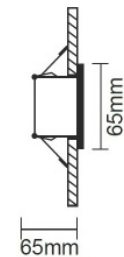

Code - Lighting Source

27336	HALOPIN G9 230-240V 25w	
	120x65mm 111x57 or 103x54mm 65-67mm	
27337	LED PIN G9 230-240Volt 1-4Watt	
	120x65mm 111x57 or 103x54mm 65-67mm	
27338	POWER LED 1W 1X1W 230-240V/350ma 2700-3000-4000 KELVIN 80-85-90 LUMEN	
	120x65mm 111x57 or 103x54mm 65-67mm	
27339	POWER LED 2W 2X1W 230-240V/350ma 2700-3000-4000 KELVIN 160-170-180 LUMEN	
	120x65mm 111x57 or 103x54mm 65-67mm	
27340	LINEAR COB LED 1W 1X1W 230-240V/350ma 2700-3000-4000 KELVIN 80-85-90 LUMEN	
	120x65mm 111x57 or 103x54mm 65-67mm	
27341	LINEAR COB LED 2W 1X2W 230-240V/350ma 2700-3000-4000 KELVIN 160-170-180 LUMEN	
	120x65mm 111x57 or 103x54mm 65-67mm	
27342	LINEAR COB LED 3W 1X3W 230-240V/350ma 2700-3000-4000 KELVIN 240-255-270 LUMEN	
	120x65mm 111x57 or 103x54mm 65-67mm	
27343	POWER LED 1W 1X1W 350ma 2700-3000-4000 KELVIN 80-85-90 LUMEN	
	120x65mm 111x57 or 103x54mm 65-67mm	
27344	POWER LED 2W 2X1W 350ma 2700-3000-4000 KELVIN 160-170-180 LUMEN	
	120x65mm 111x57 or 103x54mm 65-67mm	
27345	LINEAR COB LED 1W 1X1W 350ma 2700-3000-4000 KELVIN 80-85-90 LUMEN	
	120x65mm 111x57 or 103x54mm 65-67mm	
27346	LINEAR COB LED 2W 1X2W 350ma 2700-3000-4000 KELVIN 160-170-180 LUMEN	
	120x65mm 111x57 or 103x54mm 65-67mm	
27347	LINEAR COB LED 3W 1X3W 350ma 2700-3000-4000 KELVIN 240-255-270 LUMEN	
	120x65mm 111x57 or 103x54mm 65-67mm	

ΧΩΝΕΥΤΟ ΣΕ ΤΟΙΧΟ ΑΠΟ ΜΠΕΤΟ | WALL CONCRETE RECESSED

111x57mm 67mm

ΧΩΝΕΥΤΟ ΣΕ ΨΕΥΔΟΡΟΦΗ FALSE CEILING RECESSED

103x54mm 65mm

31 ΑΝΟΞΕΙΔΩΤΟ | STAINLESS STEEL

Κατόπιν παραγγελίας το φωτιστικό μπορεί να βαφτεί με πολυεστερική ηλεκτροστατική βαφή
Upon request the above fitting is painted with polyester electrostatic powder