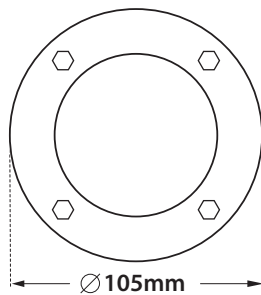

01 02 05 18

Βαμμένα με Πολυεστερική Ηλεκτροστατική Βαφή
Painted with Polyester Electrostatic Powder

*Η τεχνολογία των LED είναι σε διαρκή εξέλιξη οπότε πριν παραγγείλετε, παρακαλούμε επιβεβαιώστε ποιο LED είναι διαθέσιμο
LED technology changes constantly forward, so before selecting / ordering the most suitable product for you,
ask for a confirmation that this is the most updated product to our list.

— warm 2700 Kelvin — warm white 3000 Kelvin — neutral white 4000 Kelvin