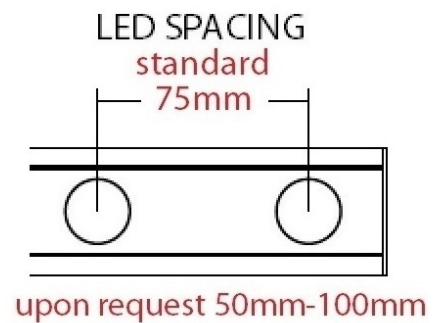

ΜΗΚΟΣ/LENGTH 1000mm | LED SPACING 75mm

12 POWER LED ME ΦΑΚΟ / LED WITH LENS

12W | 12x1w | 24V DC | 2700-3000-4000 KELVIN | 1080-1140-1260 LUMEN

18W | 12x1.50w | 24V DC | 2700-3000-4000 KELVIN | 1620-1740-1920 LUMEN

500-1000mm