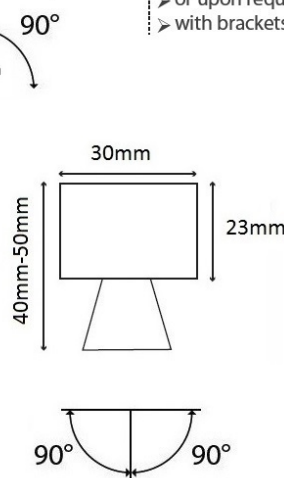

ΜΗΚΟΣ/LENGTH 1000mm | LED SPACING 75mm

12 POWER LED ME ΦΑΚΟ / LED WITH LENS

12W | 12x1w | 24V DC | 2700-3000-4000 KELVIN | 1080-1140-1260 LUMEN

18W | 12x1.50w | 24V DC | 2700-3000-4000 KELVIN | 1620-1740-1920 LUMEN

500-1000mm