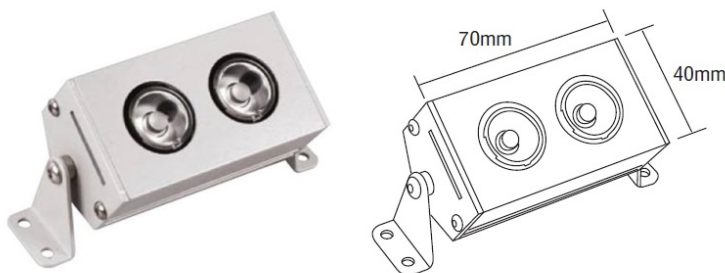

SHOP LED 1

ΜΗΚΟΣ/LENGTH 70mm | LED SPACING 40mm

2 POWER LED ME ΦΑΚΟ / LED WITH LENS

2W | 2x1w | 350ma | 2700-3000-4000 KELVIN | 180-190-210 LUMEN ⓘ

3W | 2x1.50w | 500ma | 2700-3000-4000 KELVIN | 260-270-300 LUMEN ⓘ

- > Γραμμικό φωτιστικό επίτοιχο ή οροφής
- > κατάλληλο για εσωτερικούς χώρους
- > από προφίλ αλουμινίου
- > ηλεκτροστατικά βαμμένο με πολυεστερική πούδρα
- > με βαθμό στεγανότητας IP20
- > κατόπιν παραγγελίας προσφέρεται και με προστασία IP40
- > τυποποιημένα μήκη 500mm και 1000mm
- > το φωτιστικό προσφέρεται μέχρι και 2500mm μονοκόμματο
- > επίσης διαθέσιμο και σε μικρότερα μήκη για φωτισμό καμπύλων χώρων
- > με ενσωματωμένα High Power Led τεχνολογίας SMD
- > LM80, CRI>80, κατόπιν παραγγελίας με CRI>90 & CRI>98+
- > τοποθετημένα σε γραμμική ψήκτρα
- > για την καλύτερη διαχείριση της θερμοκρασίας των led
- > σε θερμοκρασίας χρώματος 2700K-3000K - 4000K
- > κατόπιν παραγγελίας και σε 3500-5000-6500 Kelvin
- > με φακό δέσμης 15°-25°-35°-45°-60°
- > κατόπιν παραγγελίας διατίθεται με φακούς ελλειπτικής δέσμης
- > κατόπιν παραγγελίας διατίθεται με φακούς wall washing
- > λειτουργεί με εξωτερικό LED driver
- > On/off, dimmable phase cut/Dali/1-10v
- > Τυποποιημένη απόσταση μεταξύ led 40mm
- > Κατόπιν παραγγελίας προσφέρεται με 50mm-75mm-100mm
- > τάση τροφοδοσίας 350mA ή 500mA
- > προσφέρεται με εγκατεστημένο καλώδιο μήκους 1.50μ
- > ή κατόπιν παραγγελίας με fis Fast Connection αρσενικά και θηλυκά
- > διατίθεται με πλάινα στηρίγματα στήριξης για δυνατότητα κίνησης

- > Linear wall fixed or ceiling mounted lighting fitting
- > suitable for indoors use
- > IP20 protection standard
- > IP40 protection upon request
- > from extruded aluminum powder coated
- > with incorporated High Power Led SMD technology
- > LM80, CRI>80 as standard
- > upon request available with CRI>90 and CRI>98+
- > adjusted on a linear cooling system for heat management
- > led spacing 50mm standard 40mm
- > upon request available with led spacing 50mm-75mm-100mm
- > standard length of fitting 500mm and 1000mm
- > upon request fitting can be produced up to 2.50m
- > also short pieces can be offered to accommodate curves
- > standard CCT of led 2700K-3000K-4000K
- > upon request also available in 3500K-5000K and 6500K
- > with symmetrical lenses 15°-25°-35°-45°-60°
- > upon request available with elliptical beam lenses
- > upon request available with wall washing lenses
- > works with remote/external LED driver
- > On/off, dimmable phase cut/Dali/1-10v
- > input voltage 350mA or 500 mA
- > wired with 1.5m of cable
- > or upon request with male and female fis fast connection
- > with brackets at the two sides for capability of movement