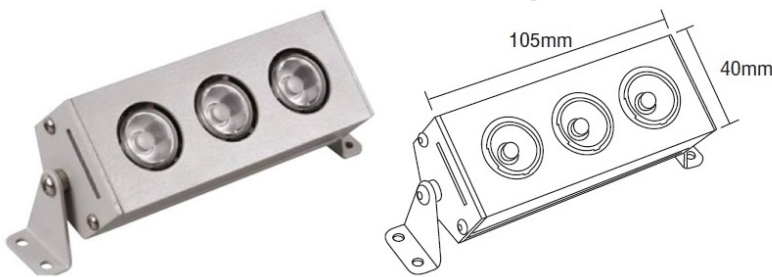

SHOP LED 2

ΜΗΚΟΣ/LENGTH 105mm | LED SPACING 40mm

3 POWER LED ME ΦΑΚΟ / LED WITH LENS

3W | 3x1w | 350ma | 2700-3000-4000 KELVIN | 270-285-315 LUMEN ⓘ

4.5W | 3x1.50w | 500ma | 2700-3000-4000 KELVIN | 390-405-450 LUMEN ⓘ