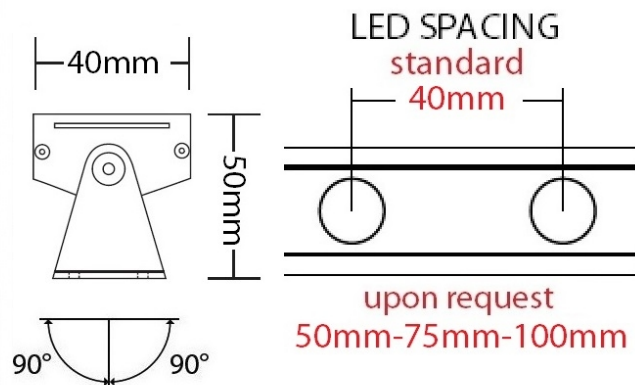

LED SPACING
standard
40mm

upon request
50mm-75mm-100mm

90°

01 02 18

Βαμμένα με Πολυεστερική Ηλεκτροστατική Βαφή
Painted with Polyester Electrostatic Powder

warm 2700 kelvin warm white 3000 Kelvin neutral white 4000 Kelvin

*Η τεχνολογία των led είναι σε διαρκή εξέλιξη οπότε πριν παραγγείλετε, παρακαλούμε επιβεβαιώστε πιο led είναι διαθέσιμο
Led technology changes constantly forward, so before selecting / ordering the most suitable product for you, ask for a confirmation that this is the most updated product to our list.