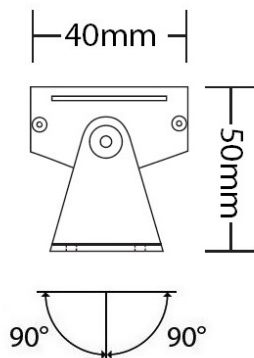

- Γραμμικό φωτιστικό επίτοιχο ή οροφής
- κατάλληλο για εσωτερικούς χώρους
- από προφίλ αλουμινίου
- ηλεκτροστατικά βαμμένο με πολυεστερική πούδρα
- με βαθμό στεγανότητας IP20
- κατόπιν παραγγελίας προσφέρεται και με προστασία IP40
- τυποποιημένα μήκη 500mm και 1000mm
- το φωτιστικό προσφέρεται μέχρι και 2500mm μονοκόμματο
- επίσης διαθέσιμο και σε μικρότερα μήκη για φωτισμό καμπύλων χώρων
- με ενσωματωμένα High Power Led τεχνολογίας SMD
- LM80, CRI>80, κατόπιν παραγγελίας με CRI>90 & CRI>98+
- τοποθετημένα σε γραμμική ψήκτρα
- για την καλύτερη διαχείριση της θερμοκρασίας των led
- σε θερμοκρασίας χρώματος 2700K-3000K - 4000K
- κατόπιν παραγγελίας και σε 3500-5000-6500 Kelvin
- με φακό δέσμης 15°-25°-35°-45°-60°
- κατόπιν παραγγελίας διατίθεται με φακούς ελλειπτικής δέσμης
- κατόπιν παραγγελίας διατίθεται με φακούς wall washing
- λειτουργεί με εξωτερικό LED driver
- On/off, dimmable phase cut/Dali/1-10v
- Τυποποιημένη απόσταση μεταξύ led 40mm
- Κατόπιν παραγγελίας προσφέρεται με 50mm- 75mm-100mm
- τάση τροφοδοσίας 350mA ή 500mA
- προσφέρεται με εγκατεστημένο καλώδιο μήκους 1.50μ
- ή κατόπιν παραγγελίας με fis Fast Connection αρσενικά και θηλυκά
- διατίθεται με πλαινά στηρίγματα στήριξης για δυνατότητα κίνησης

- Linear wall fixed or ceiling mounted lighting fitting
- suitable for indoors use
- IP20 protection standard
- IP40 protection upon request
- from extruded aluminum powder coated
- with incorporated High Power Led SMD technology
- LM80,CRI>80 as standard
- upon request available with CRI>90 and CRI>98+
- adjusted on a linear cooling system for heat management
- led spacing 50mm standard 40mm
- upon request available with led spacing 50mm-75mm-100mm
- standard length of fitting 500mm and 1000mm
- upon request fitting can be produced up to 2.50m
- also short pieces can be offered to accommodate curves
- standard CCT of led 2700K-3000K-4000K
- upon request also available in 3500K-5000K and 6500K
- with symmetrical lenses 15°-25°-35°-45°-60°
- upon request available with elliptical beam lenses
- upon request available with wall washing lenses
- works with remote/external LED driver
- On/off, dimmable phase cut/Dali/1-10v
- input voltage 350mA or 500 mA
- wired with 1.5m of cable
- or upon request with male and female fis fast connection
- with brackets at the two sides for capability of movement

01 02 18

Βαμμένα με Πολυεστερική Ηλεκτροστατική Βαφή
Painted with Polyester Electrostatic Powder

■ warm 2700 kelvin ■ warm white 3000 Kelvin ■ neutral white 4000 Kelvin

*Η τεχνολογία των led είναι σε διαρκή εξέλιξη οπότε πριν παραγγείλετε, παρακαλούμε επιβεβαιώστε πιο led είναι διαθέσιμο
Led technology changes constantly forward, so before selecting / ordering the most suitable product for you, ask for a confirmation that this is the most updated product to our list.