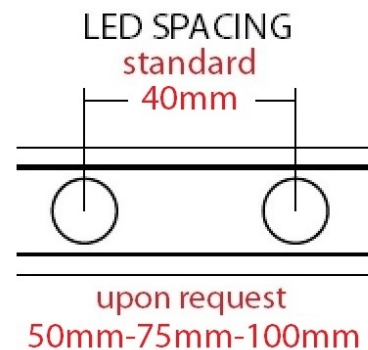

- Γραμμικό φωτιστικό επίτοιχο ή οροφής
- κατάλληλο για εσωτερικούς χώρους
- από προφίλ αλουμινίου
- ηλεκτροστατικά βαμμένο με πολυεστερική πούδρα
- με βαθμό στεγανότητας IP20
- κατόπιν παραγγελίας προσφέρεται και με προστασία IP40
- τυποποιημένα μήκη 500mm και 1000mm
- το φωτιστικό προσφέρεται μέχρι και 2500mm μονοκόμματο
- επίσης διαθέσιμο και σε μικρότερα μήκη για φωτισμό καμπύλων χώρων
- με ενσωματωμένα High Power Led τεχνολογίας SMD
- LM80, CRI>80, κατόπιν παραγγελίας με CRI>90 & CRI>98+
- τοποθετημένα σε γραμμική ψήκτρα
- για την καλύτερη διαχείριση της θερμοκρασίας των led
- σε θερμοκρασίας χρώματος 2700K-3000K - 4000K
- κατόπιν παραγγελίας και σε 3500-5000-6500 Kelvin
- με φακό δέσμης 15°-25°-35°-45°-60°
- κατόπιν παραγγελίας διατίθεται με φακούς ελλειπτικής δέσμης
- κατόπιν παραγγελίας διατίθεται με φακούς wall washing
- λειτουργεί με εξωτερικό LED driver
- On/off, dimmable phase cut/Dali/1-10v
- Τυποποιημένη απόσταση μεταξύ led 40mm
- Κατόπιν παραγγελίας προσφέρεται με 50mm- 75mm-100mm
- τάση τροφοδοσίας 350mA ή 500mA
- προσφέρεται με εγκατεστημένο καλώδιο μήκους 1.50μ
- ή κατόπιν παραγγελίας με fis Fast Connection αρσενικά και θηλυκά
- διατίθεται με πλαινά στηρίγματα στήριξης για δυνατότητα κίνησης

- Linear wall fixed or ceiling mounted lighting fitting
- suitable for indoors use
- IP20 protection standard
- IP40 protection upon request
- from extruded aluminum powder coated
- with incorporated High Power Led SMD technology
- LM80,CRI>80 as standard
- upon request available with CRI>90 and CRI>98+
- adjusted on a linear cooling system for heat management
- led spacing 50mm standard 40mm
- upon request available with led spacing 50mm-75mm-100mm
- standard length of fitting 500mm and 1000mm
- upon request fitting can be produced up to 2.50m
- also short pieces can be offered to accommodate curves
- standard CCT of led 2700K-3000K-4000K
- upon request also available in 3500K-5000K and 6500K
- with symmetrical lenses 15°-25°-35°-45°-60°
- upon request available with elliptical beam lenses
- upon request available with wall washing lenses
- works with remote/external LED driver
- On/off, dimmable phase cut/Dali/1-10v
- input voltage 350mA or 500 mA
- wired with 1.5m of cable
- or upon request with male and female fis fast connection
- with brackets at the two sides for capability of movement

01 02 18

Βαμμένα με Πολυεστερική Ηλεκτροστατική Βαφή
Painted with Polyester Electrostatic Powder

■ warm 2700 kelvin ■ warm white 3000 Kelvin ■ neutral white 4000 Kelvin

*Η τεχνολογία των led είναι σε διαρκή εξέλιξη οπότε πριν παραγγείλετε, παρακαλούμε επιβεβαιώστε πιο led είναι διαθέσιμο
Led technology changes constantly forward, so before selecting / ordering the most suitable product for you, ask for a confirmation that this is the most updated product to our list.