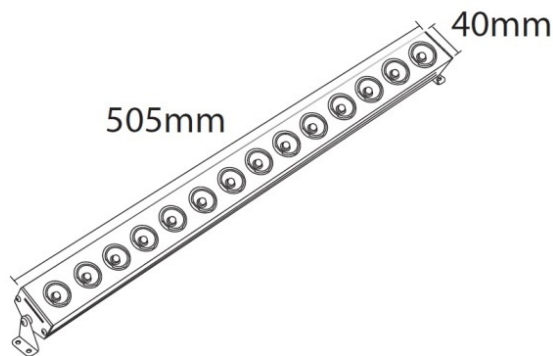

- Γραμμικό φωτιστικό επίτοιχο ή οροφής
- κατάλληλο για εσωτερικούς χώρους
- από προφίλ αλουμινίου
- ηλεκτροστατικά βαμμένο με πολυεστερική πούδρα
- με βαθμό στεγανότητας IP20
- κατόπιν παραγγελίας προσφέρεται και με προστασία IP40
- τυποποιημένα μήκη 500mm και 1000mm
- το φωτιστικό προσφέρεται μέχρι και 2500mm μονοκόμματο
- επίσης διαθέσιμο και σε μικρότερα μήκη για φωτισμό καμπύλων χώρων
- με ενσωματωμένα High Power Led τεχνολογίας SMD
- LM80, CRI>80, κατόπιν παραγγελίας με CRI>90 & CRI>98+
- τοποθετημένα σε γραμμική ψήκτρα
- για την καλύτερη διαχείριση της θερμοκρασίας των led
- σε θερμοκρασίας χρώματος 2700K-3000K - 4000K
- κατόπιν παραγγελίας και σε 3500-5000-6500 Kelvin
- με φακό δέσμης 15°-25°-35°-45°-60°
- κατόπιν παραγγελίας διατίθεται με φακούς ελλειπτικής δέσμης
- κατόπιν παραγγελίας διατίθεται με φακούς wall washing
- λειτουργεί με εξωτερικό LED driver
- On/off, dimmable phase cut/Dali/1-10v
- Τυποποιημένη απόσταση μεταξύ led 40mm
- Κατόπιν παραγγελίας προσφέρεται με 50mm- 75mm-100mm
- τάση τροφοδοσίας 350mA ή 500mA
- προσφέρεται με εγκατεστημένο καλώδιο μήκους 1.50μ
- ή κατόπιν παραγγελίας με fis Fast Connection αρσενικά και θηλυκά
- διατίθεται με πλαινά στηρίγματα στήριξης για δυνατότητα κίνησης

- Linear wall fixed or ceiling mounted lighting fitting
- suitable for indoors use
- IP20 protection standard
- IP40 protection upon request
- from extruded aluminum powder coated
- with incorporated High Power Led SMD technology
- LM80,CRI>80 as standard
- upon request available with CRI>90 and CRI>98+
- adjusted on a linear cooling system for heat management
- led spacing 50mm standard 40mm
- upon request available with led spacing 50mm-75mm-100mm
- standard length of fitting 500mm and 1000mm
- upon request fitting can be produced up to 2.50m
- also short pieces can be offered to accommodate curves
- standard CCT of led 2700K-3000K-4000K
- upon request also available in 3500K-5000K and 6500K
- with symmetrical lenses 15°-25°-35°-45°-60°
- upon request available with elliptical beam lenses
- upon request available with wall washing lenses
- works with remote/external LED driver
- On/off, dimmable phase cut/Dali/1-10v
- input voltage 350mA or 500 mA
- wired with 1.5m of cable
- or upon request with male and female fis fast connection
- with brackets at the two sides for capability of movement

01 02 18

Βαμμένα με Πολυεστερική Ηλεκτροστατική Βαφή
Painted with Polyester Electrostatic Powder

■ warm 2700 kelvin ■ warm white 3000 Kelvin ■ neutral white 4000 Kelvin

*Η τεχνολογία των led είναι σε διαρκή εξέλιξη οπότε πριν παραγγείλετε, παρακαλούμε επιβεβαιώστε πιο led είναι διαθέσιμο
Led technology changes constantly forward, so before selecting / ordering the most suitable product for you, ask for a confirmation that this is the most updated product to our list.