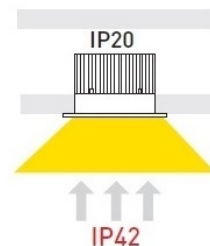

INDICATIVE LED TABLE* CRI>80

	COB LED 3.1W 350mA 2700-3000-4000 KELVIN 250-265-285 LUMEN			
	COB LED 4.5W 500mA 2700-3000-4000 KELVIN 345-365-385 LUMEN			
	COB LED 6.5W 350mA 2700-3000-4000 KELVIN 545-585-605 LUMEN			
	COB LED 7.0W 200mA 2700-3000-4000 KELVIN 585-620-635 LUMEN			
	COB LED 9.5W 350mA 2700-3000-4000 KELVIN 860-900-960 LUMEN			
	COB LED 12.0W 350mA 2700-3000-4000 KELVIN 1200-1270-1340 LUMEN			
	COB LED 12.75W 350mA 2700-3000-4000 KELVIN 1000-1050-1075 LUMEN			

∅ 100mm 82mm 100-160mm CE IP42

Περιστρεφόμενο
355° οριζοντίως και 25° καθέτως
Adjustable
355° horizontally and 25° vertically

ACCESSORIES

Smooth Light Filter
Processd Glass/PC

Smooth Light Filter
Processd Glass/PC

Smooth Light Filter
Processd Glass/PC

Honey Comb

01 02 03 04 18 20 23 Βαμμένα με Πολυεστερική Ηλεκτροστατική Βαφή
Painted with Polyester Electrostatic Powder

■ warm 2700 Kelvin ■ warm white 3000 Kelvin ■ natural white 4000 Kelvin