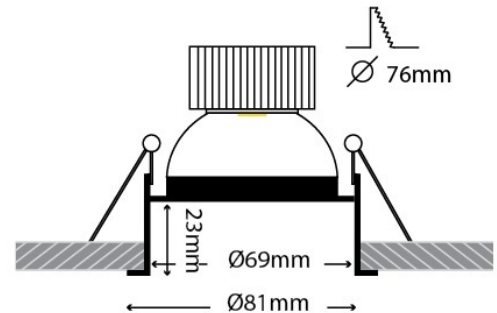

- Recessed fitting
- for indoors use
- die cast aluminum
- with very small external frame
- fixed
- suitable for darklight
- with tempered glass transparent or mat
- with incorporated 1 COB LED
- LM80, CRI>80
- upon request available with CRI>90 & CRI 98+
- in 2700-3000-4000 Kelvin
- upon request in 2800-3500-5000-6000 Kelvin
- with high performance aluminum reflector
- available with narrow-medium-wide-extra wide beam
- with high performance heatsink
- for best heat management
- works with remote led driver
- On/off, dimmable phase cut/Dali/1-10volt

INDICATIVE LED TABLE* CRI>80

	COB LED 3.1W 350mA 2700-3000-4000 KELVIN 250-265-285 LUMEN	  
	COB LED 4.5W 500mA 2700-3000-4000 KELVIN 345-365-385 LUMEN	  
	COB LED 6.5W 350mA 2700-3000-4000 KELVIN 545-585-605 LUMEN	  
	COB LED 7.0W 200mA 2700-3000-4000 KELVIN 585-620-635 LUMEN	  
	COB LED 9.5W 350mA 2700-3000-4000 KELVIN 860-900-960 LUMEN	  
	COB LED 11.0W 350mA 2700-3000-4000 KELVIN 1075-1145-1200 LUMEN	  
	COB LED 12.75W 350mA 2700-3000-4000 KELVIN 1000-1050-1075 LUMEN	  

∅ 82mm  76mm  100-135mm  

 IP43-44

 Τα παραπάνω φωτιστικά προσφέρονται και με προστασία IP44 κατόπιν παραγγελίας. The above lightings are available with IP44 protection upon request.

Κατόπιν παραγγελίας το φωτιστικό μπορεί να βαφτεί με πολυεστερική ηλεκτροστατική βαφή. Upon request the above fitting is painted with polyester electrostatic powder