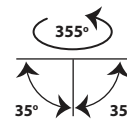

### Final lumen output depends on the selection of the beam angle

28402		6.7W   2700-3000-4000 KELVIN   585-615-640 LUMEN	HEIGHT=135mm		
28403		7.5W   2700-3000-4000 KELVIN   645-675-705 LUMEN	HEIGHT=135mm		
28404		9.0W   2700-3000-4000 KELVIN   780-820-860 LUMEN	HEIGHT=135mm		
28405		11.0W   2700-3000-4000 KELVIN   925-965-1000 LUMEN	HEIGHT=150mm		
28406		12.75W   2700-3000-4000 KELVIN   1050-1100-1150 LUMEN	HEIGHT=150mm		

∅ 79mm

87mm

135-150mm

CE

Tiltable

Κινητό οριζοντίως  $\pm 355^\circ$   
και καθέτως  $\pm 35^\circ$   
Movable horizontally  $\pm 355^\circ$   
and vertically  $\pm 35^\circ$

### Accessories upon request

Honey comb louvre

Smooth Filter

Elliptical Filter

Ρυθμιζόμενα πλαϊνά στηρίγματα για οροφές πάχους από 10mm έως 30mm

Adjustable side brackets for installation onto ceiling with thickness from 10mm up to 30mm