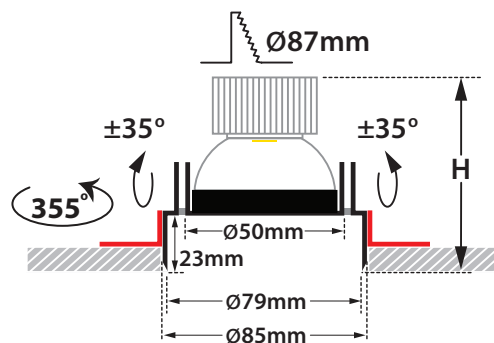

- Recessed led spotlight
- for indoors use
- from die cast aluminum
- frameless/trimless
- movable horizontally  $\pm 355^\circ$  and vertically  $\pm 35^\circ$
- suitable for darklight effect
- with incorporated 1 cob led source
- positioned deep inside the luminaire
- for reduce of glare
- adjusted on a high performance heatsink
- for best thermal management
- CRI>80 | 3 SDCM as standard
- upon request available with CRI>90 & CRI>95
- upon request available with 2 SDCM
- in 2700-3000-4000 Kelvin
- upon request in 3500-5000-6500 Kelvin
- with high performance reflector
- available with  $15^\circ-24^\circ-40^\circ-60^\circ$  beam angle
- works with remote led driver
- on/off, dimmable phase cut/Dali/1-10volt

### Final lumen output depends on the selection of the beam angle

28402		6.7W   2700-3000-4000 KELVIN   585-615-640 LUMEN	HEIGHT=135mm		
28403		7.5W   2700-3000-4000 KELVIN   645-675-705 LUMEN	HEIGHT=135mm		
28404		9.0W   2700-3000-4000 KELVIN   780-820-860 LUMEN	HEIGHT=135mm		
28405		11.0W   2700-3000-4000 KELVIN   925-965-1000 LUMEN	HEIGHT=150mm		
28406		12.75W   2700-3000-4000 KELVIN   1050-1100-1150 LUMEN	HEIGHT=150mm		

∅ 79mm

87mm

135-150mm

CE

Tiltable

Κινητό οριζοντίως  $\pm 355^\circ$   
και καθέτως  $\pm 35^\circ$   
Movable horizontally  $\pm 355^\circ$   
and vertically  $\pm 35^\circ$

### Accessories upon request

Honey comb louvre

Smooth Filter

Elliptical Filter

Ρυθμιζόμενα πλαϊνά στηρίγματα για οροφές πάχους από 10mm έως 30mm

Adjustable side brackets for installation onto ceiling with thickness from 10mm up to 30mm