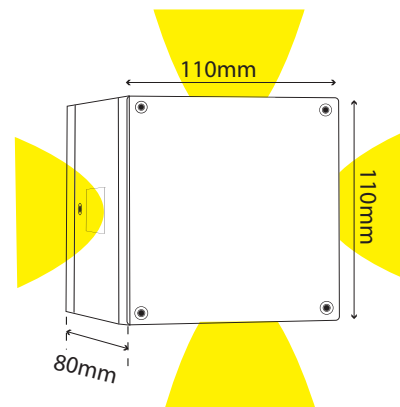

- Wall fixed led waterproof fitting
- for outdoors and indoors use
- with 4 lighting exits
- from heavy die cast aluminum profile
- painted with electrostatic polyester powder
- with three tempered transparent glasses 6mm thick
- with incorporated High Power Led SMD technology
- CRI>80 | 3 SDCM as standard
- in 3000-4000 Kelvin
- upon request also available in 2700-5000-6500 Kelvin
- with lenses of 10°-15°-25°-35°-45°-60°
- upon request available with elliptical beam or wall washing lenses
- works with built in on/off led driver
- upon request available with led driver dimmable
- Phase cut/Dali/1-10v
- with silicon gaskets and inox screws
- suitable for lighting entrances, corridors, building facades, windows, etc.

CRI>80 | Led source power & Average luminaire Flux

Final lumen output depends from the selection of angle beam

27699  **4.0W** | 4x1.0w | 220-240v | 2700-3000-4000 KELVIN | 4x(80-85-95) LUMEN

27700  **6.0W** | 4x1.5w | 220-240v | 2700-3000-4000 KELVIN | 4x(115-120-135) LUMEN

 110x110mm  80mm

GLASS (6mm)

CE

IP65

i Μπορείτε να επιλέξετε διαφορετική δέσμη σε κάθε έξοδο φωτισμού
You can choose different angle beam in each lighting exit

01 02 05 18 30

Βαμμένα με Πολυεστερική Ηλεκτροστατική Βαφή
Painted with Polyester Electrostatic Powder