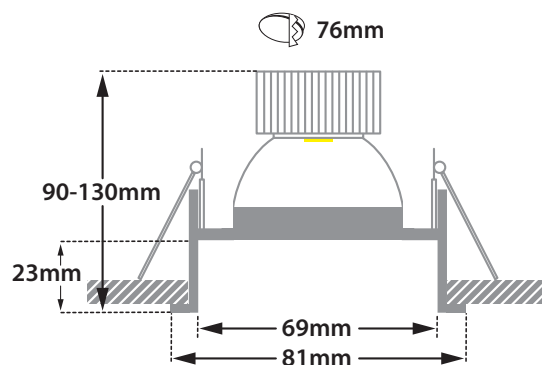

- Recessed led spotlight
- for indoors use
- with small external trim
- from die cast aluminum
- painted with electrostatic powder
- fixed
- with incorporated 1 cob led source
- adjusted on a high performance heatsink
- for best heat management
- positioned deep inside the luminaire
- for reduce of glare
- suitable for darklight (anti-dazzle) effect
- CRI>80 | 3 SDCM as standard
- upon request available with CRI>90 & CRI 98+
- in 2700-3000-4000 Kelvin
- upon request in 3500-5000-65000 Kelvin
- with high performance reflector
- available with 15°-25°-40°-60° beam angle
- works with remote led driver, on/off as standard
- or upon request dimmable phase cut/Dali/1-10volt

∅ 81mm

76mm

90-130mm

CE IP23

Το παραπάνω φωτιστικό προσφέρεται κατόπιν παραγγελίας με μπροστινή προστασία IP44

The above luminaire is available upon request with IP44 front protection

Accessories upon request