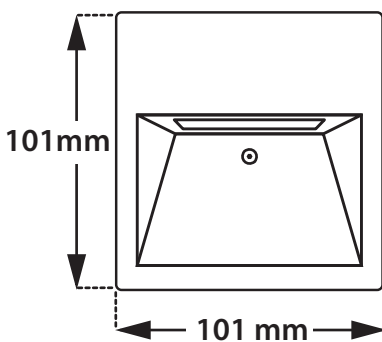

01 02 05 18

Βαμμένα με Πολυεστερική Ηλεκτροστατική Βαφή
Painted with Polyester Electrostatic Powder

*Η τεχνολογία των LED είναι σε διαρκή εξέλιξη οπότε πριν παραγγείλετε, παρακαλούμε επιβεβαιώστε ποιο LED είναι διαθέσιμο
LED technology changes constantly forward, so before selecting / ordering the most suitable product for you,
ask for a confirmation that this is the most updated product to our list.

■ warm 2700 Kelvin ■ warm white 3000 Kelvin ■ neutral white 4000 Kelvin