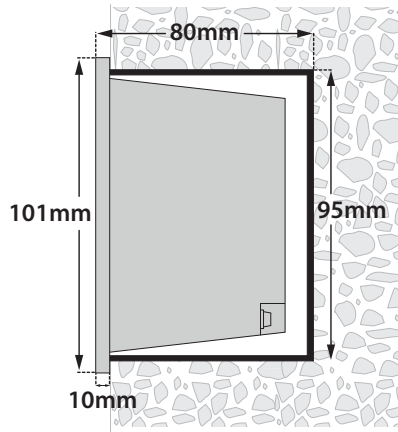

01 02 05 18

Βαμμένα με Πολυεστερική Ηλεκτροστατική Βαφή
Painted with Polyester Electrostatic Powder

*Η τεχνολογία των LED είναι σε διαρκή εξέλιξη οπότε πριν παραγγείλετε, παρακαλούμε επιβεβαιώστε ποιο LED είναι διαθέσιμο
LED technology changes constantly forward, so before selecting / ordering the most suitable product for you,
ask for a confirmation that this is the most updated product to our list.

■ warm 2700 Kelvin ■ warm white 3000 Kelvin ■ neutral white 4000 Kelvin