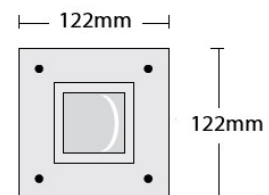

01 02 05 18 30

Βαμμένα με Πολυεστερική Ηλεκτροστατική Βαφή
Painted with Polyester Electrostatic Powder

*Η τεχνολογία των LED είναι σε διαρκή εξέλιξη οπότε πριν παραγγείλετε, παρακαλούμε επιβεβαιώστε πιο LED είναι διαθέσιμο
LED technology changes constantly forward, so before selecting / ordering the most suitable product for you,
ask for a confirmation that this is the most updated product to our list.

warm 2700 kelvin warm white 3000 Kelvin neutral white 4000 Kelvin