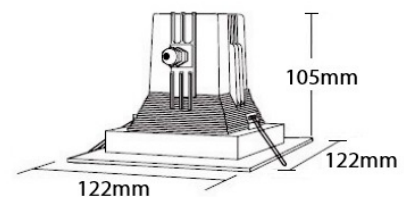

01 02 05 18 30

Βαμμένα με Πολυεστερική Ηλεκτροστατική Βαφή
Painted with Polyester Electrostatic Powder

*Η τεχνολογία των LED είναι σε διαρκή εξέλιξη οπότε πριν παραγγείλετε, παρακαλούμε επιβεβαιώστε πιο LED είναι διαθέσιμο
LED technology changes constantly forward, so before selecting / ordering the most suitable product for you,
ask for a confirmation that this is the most updated product to our list.

warm 2700 kelvin warm white 3000 Kelvin neutral white 4000 Kelvin