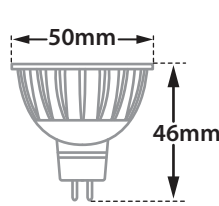

Movable

01 Βαμμένα με Ηλεκτροστατική Βαφή
Painted with Electrostatic Powder

i Διαθέσιμο και σε άλλα χρώματα κατόπιν παραγγελίας
Upon request available in different color finishes

i *Η τεχνολογία των LED είναι σε διαρκή εξέλιξη οπότε πριν παραγγείλετε, παρακαλούμε επιβεβαιώστε ποιο LED είναι διαθέσιμο
LED technology changes constantly forward, so before selecting / ordering the most suitable product for you,
ask for a confirmation that this is the most updated product to our list.

■ warm 2700 Kelvin ■ warm white 3000 Kelvin ■ neutral white 4000 Kelvin