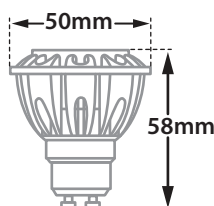

Movable

01 Βαμμένα με Ηλεκτροστατική Βαφή
Painted with Electrostatic Powder

i Διαθέσιμο και σε άλλα χρώματα κατόπιν παραγγελίας
Upon request available in different color finishes

i *Η τεχνολογία των LED είναι σε διαρκή εξέλιξη οπότε πριν παραγγείλετε, παρακαλούμε επιβεβαιώστε ποιο LED είναι διαθέσιμο
LED technology changes constantly forward, so before selecting / ordering the most suitable product for you,
ask for a confirmation that this is the most updated product to our list.

■ warm 2700 Kelvin ■ warm white 3000 Kelvin ■ neutral white 4000 Kelvin