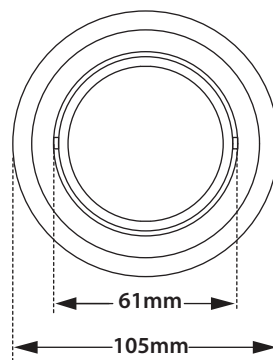

- Recessed false ceiling spot
- suitable for indoors use
- from die cast aluminum
- with small external trim/frame
- movable $\pm 25^\circ$
- suitable for lamps type MR16
- 12volt GU5.3 or 230-240volt GU10

33134

MR16 DICHOIC 230 - 240V | 50W GU10
MR16 LED LAMP GU10 | 230-240V 12W MAX

33135

MR16 DICHOIC 12V | 50W GU5.3
MR16 LED LAMP 12V | 12W MAX GU5.3

105 mm

90 mm

95 mm

Movable