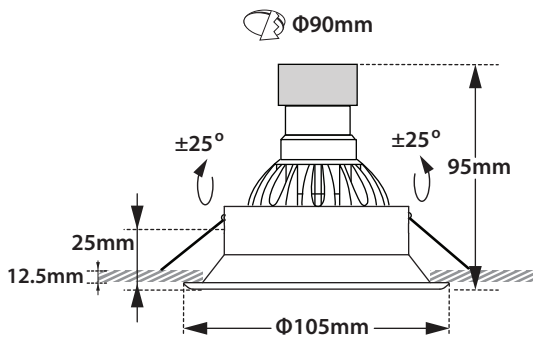

33134

MR16 DICHOIC 230 - 240V | 50W GU10
MR16 LED LAMP GU10 | 230-240V 12W MAX

33135

MR16 DICHOIC 12V | 50W GU5.3
MR16 LED LAMP 12V | 12W MAX GU5.3

105 mm

90 mm

95 mm

Movable