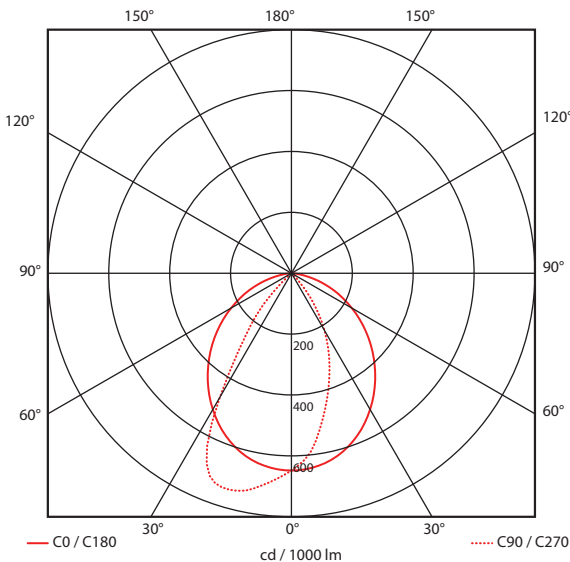

5270 Κουτί επίτοιχης τοποθέτησης από αλουμίνιο Box for wall installation from aluminum

**STAINLESS STEEL
INOX
HEAVY DUTY**

**LIGHTING LUMINAIRES
FOR HARD ENVIRONMENTAL CONDITIONS**

Cost-effective durability
Heat and cold resistant
Suitable for seaside application

01 02 05 18 30
Κατόπιν παραγγελίας το μπροστινό στεφάνι μπορεί να βαφτεί με Πολυεστερική Ηλεκτροστατική Βαφή
Upon request the front flange can be offered Polyester Powder coated