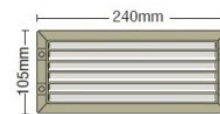

LIGHTING FITTINGS
FOR HARD ENVIRONMENTAL CONDITIONS

Cost-effective durability
Heat and cold resistant
Suitable for seaside application