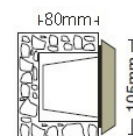

LIGHTING FITTINGS
FOR HARD ENVIRONMENTAL CONDITIONS

Cost-effective durability
Heat and cold resistant
Suitable for seaside application