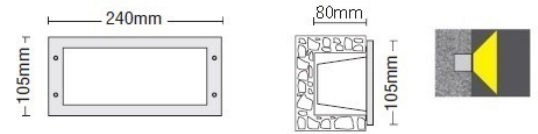

- **4380** E14 |220-240V| MAX 40W
- **26262** E27 |220-240V| MAX 40W
- **4381** DULUX-S |220-240V |7-9W |2 PINS G23
- **26263** DULUX-S/E |220-240V |7-9W |4 PINS 2G7
- **26264** DULUX-D |220-240V |13W |2 PINS | G24-d1
- **26265** DULUX-D/E |220-240V |13W |4 PINS | G24-q1

31 STANDAR COLOR