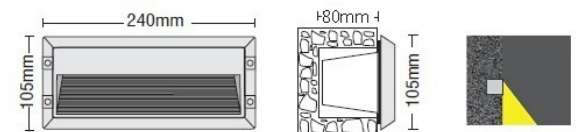

- **4304** HALOPIN G9 |220-240V| 1x40w ⚡ ⚡
- **26260** HALOPIN G9 |220-240V| 2x25w ⚡ ⚡
- **4365** DULUX-S |220-240V| 7W |2 PINS G23 ⚡ ⚡ ⚡
- **26261** DULUX-S/E |220-240V| 7W |4 PINS 2G7 ⚡ ⚡ ⚡