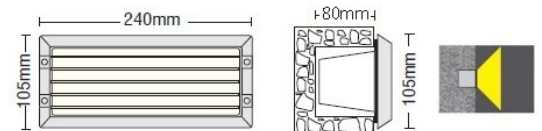

- **4149** E14 |220-240V| MAX 40W ⚡ ⚡
- **26256** E27 |220-240V| MAX 40W ⚡ ⚡
- **4150** DULUX-S |220-240V| 7-9W |2 PINS G23 ⚡ ⚡ ⚡
- **26257** DULUX-S/E |220-240V| 7-9W |4 PINS 2G7 ⚡ ⚡ ⚡
- **26258** DULUX-D |220-240V| 13W |2 PINS | G24-d1 ⚡ ⚡ ⚡
- **26259** DULUX-D/E |220-240V| 13W |4 PINS | G24-q1 ⚡ ⚡ ⚡

LUCE 1 LUX ASYMMETRIC

- Φωτιστικό led στεγανό χωνευτό επίτοιχο
- κατάλληλο για χρήση εξωτερικούς χώρους
- κατάλληλο για ασύμμετρο darklight φωτισμό
- από σώμα και στεφάνι από χυτό αλουμινίου
- βαμμένα ηλεκτροστατικά με πολυεστερική πούδρα
- για αντοχή σε καταπονήσεις του εξωτερικού περιβάλλοντος
- με ανακλαστήρα αλουμινίου ασύμμετρης δέσμης
- με υάλινο προφυλακτήρα tempered πάχους 4mm
- με ελαστικά στεγανοποίησής και βίδες inox
- συνοδεύεται με βάση αλουμινίου για τοποθέτηση στον τοίχο

- Waterproof wall recessed led luminaire
- suitable for outdoors use
- suitable for asymmetric darklight effect
- from die cast aluminum body and flange
- painted with polyester electrostatic powder
- for resistance under harsh environmental conditions
- with internal aluminum asymmetrical reflector
- with protective tempered glass 4mm thick
- with waterproof gasket and inox screws
- available with aluminum base for wall installation

5270 Κουτί επίτοιχης τοποθέτησης από αλουμίνιο
Box for recessed use from aluminum