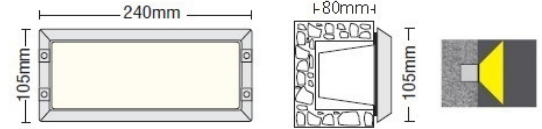

LUCE 1 LUX

- Φωτιστικό στεγανό χωνευτό επίτοιχο
- κατάλληλο για χρήση εξωτερικούς χώρους
- από σώμα και στεφάνι από χυτό αλουμινίου
- βαμμένα ηλεκτροστατικά με πολυεστερική πούδρα
- για αντοχή σε καταπονήσεις του εξωτερικού περιβάλλοντος
- με υάλινο προφυλακτήρα tempered πάχους 4mm
- με ελαστικά στεγανοποίησής και βίδες inox
- συνοδεύεται με βάση αλουμινίου για τοποθέτηση στον τοίχο

- Waterproof wall recessed luminaire
- suitable for outdoors use
- from die cast aluminum body and flange
- painted with polyester electrostatic powder
- for resistance under harsh environmental conditions
- with protective tempered glass 4mm thick
- with waterproof gasket and inox screws
- available with aluminum base for wall installation

5270 Κουτί επίτοιχης τοποθέτησης από αλουμίνιο
Box for recessed use from aluminum

- **4147** E14 |220-240V| MAX 40W ⚡ ⚡
- **26252** E27 |220-240V| MAX 40W ⚡ ⚡
- **4148** DULUX-S |220-240V| 7-9W |2 PINS G23 ⚡ ⚡ ⚡
- **26253** DULUX-S/E |220-240V| 7-9W |4 PINS 2G7 ⚡ ⚡ ⚡
- **26254** DULUX-D |220-240V| 13W |2 PINS | G24-d1 ⚡ ⚡ ⚡
- **26255** DULUX-D/E |220-240V| 13W |4 PINS | G24-q1 ⚡ ⚡ ⚡

LUCE 1 P LUX

- Φωτιστικό led στεγανό χωνευτό επίτοιχο
- κατάλληλο για χρήση εξωτερικούς χώρους
- από σώμα χυτό αλουμινίου
- και στεφάνι χυτό αλουμινίου με προστατευτικές ίσιες γρίλιες
- βαμμένα ηλεκτροστατικά με πολυεστερική πούδρα
- για αντοχή σε καταπονήσεις του εξωτερικού περιβάλλοντος
- με υάλινο προφυλακτήρα tempered πάχους 4mm
- με ελαστικά στεγανοποίησής και βίδες inox
- συνοδεύεται με βάση αλουμινίου για τοποθέτηση στον τοίχο

- Waterproof wall recessed led luminaire
- suitable for outdoors use
- from die cast aluminum body
- and die cast aluminum flange with protective grilles
- painted with polyester electrostatic powder
- for resistance under harsh environmental conditions
- with protective tempered glass 4mm thick
- with waterproof gasket and inox screws
- available with aluminum base for wall installation

5270 Κουτί επίτοιχης τοποθέτησης από αλουμίνιο
Box for recessed use from aluminum