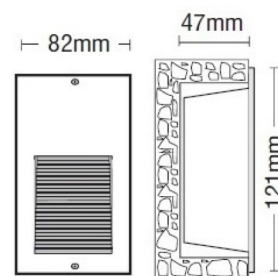

31 STANDAR COLOR

Κατόπιν παραγγελίας το φωτιστικό μπορεί να βαφτεί με Πολυεστερική Ηλεκτροστατική Βαφή

Upon request the above fitting are painted with Polyester Electrostatic Powder

4308

HALOPIN
230V 25W G9

5338

Κουτί επίτοιχης τοποθέτησης από αλουμίνιο
Box for recessed use from aluminum

100x60mm

GLASS 4mm

LIGHTING FITTINGS
FOR HARD ENVIRONMENTAL CONDITIONS

STAINLESS STEEL
INOX
HEAVY DUTY