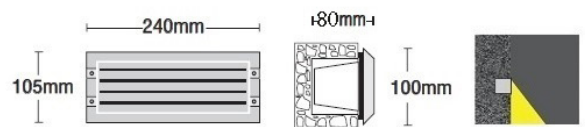

- **4255** E14 |220-240V| MAX 40W ⬡ ⊕ ⊖
- **26485** E27 |220-240V| MAX 40W ⬡ ⊕ ⊖
- **4256** DULUX-S |220-240V |7-9W |2 PINS G23 ⬡ ⊕ ⊖ ⊕
- **26486** DULUX-S/E |220-240V |7-9W |4 PINS 2G7 ⬡ ⊕ ⊖ ⊕
- **26487** DULUX-D |220-240V |13W |2 PINS | G24-d1 ⬡ ⊕ ⊖ ⊕
- **26488** DULUX-D/E |220-240V |13W |4 PINS | G24-q1 ⬡ ⊕ ⊖ ⊕