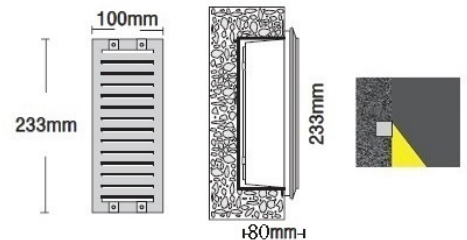

- **4153** E14 |220-240V| MAX 40W ⬡ ⊕ ⊖
- **26481** E27 |220-240V| MAX 40W ⬡ ⊕ ⊖
- **4157** DULUX-S |220-240V |7-9W |2 PINS G23 ⬡ ⊕ ⊖ ⊕
- **26482** DULUX-S/E |220-240V |7-9W |4 PINS 2G7 ⬡ ⊕ ⊖ ⊕
- **26483** DULUX-D |220-240V |13W |2 PINS | G24-d1 ⬡ ⊕ ⊖ ⊕
- **26484** DULUX-D/E |220-240V |13W |4 PINS | G24-q1 ⬡ ⊕ ⊖ ⊕