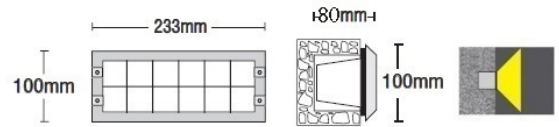

- **4151** E14 |220-240V| MAX 40W ⬡ ⊕ ⊖
- **26477** E27 |220-240V| MAX 40W ⬡ ⊕ ⊖
- **4152** DULUX-S |220-240V |7-9W |2 PINS G23 ⬡ ⊕ ⊖ ⊕
- **26478** DULUX-S/E |220-240V |7-9W |4 PINS 2G7 ⬡ ⊕ ⊖ ⊕
- **26479** DULUX-D |220-240V |13W |2 PINS | G24-d1 ⬡ ⊕ ⊖ ⊕
- **26480** DULUX-D/E |220-240V |13W |4 PINS | G24-q1 ⬡ ⊕ ⊖ ⊕