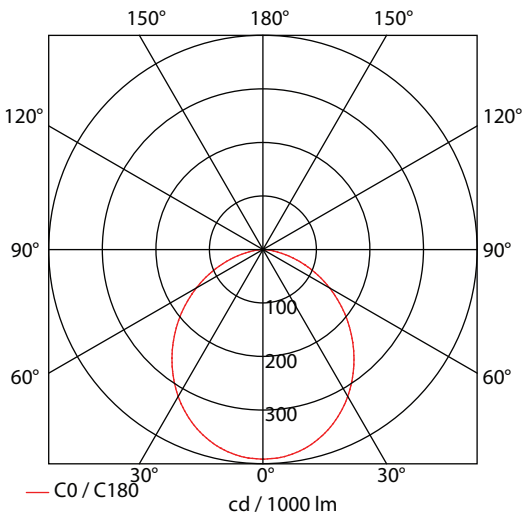

LIGHTING LUMINAIRES FOR HARD ENVIRONMENTAL CONDITIONS

Cost-effective durability
Heat and cold resistant
Suitable for seaside application

01 02 05 18 30
Κατόπιν παραγγελίας το φωτιστικό προσφέρεται βαμμένο ηλεκτροστατικά με πολυεστερική πούδρα.
Upon request luminaire is available polyester powder coated.

33 34 Standard Finishes

*Η τεχνολογία των LED είναι σε διαρκή εξέλιξη οπότε πριν παραγγείλετε, παρακαλούμε επιβεβαιώστε ποιο LED είναι διαθέσιμο LED technology changes constantly forward, so before selecting / ordering the most suitable product for you, ask for a confirmation that this is the most updated product to our list.

warm 2700 Kelvin warm white 3000 Kelvin neutral white 4000 Kelvin