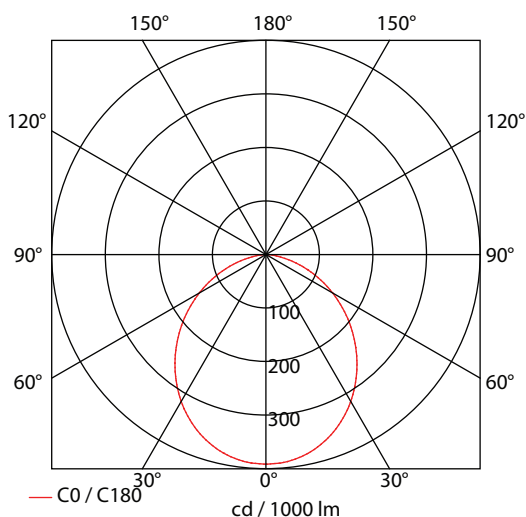

5273 Κουτί επίτοιχης τοποθέτησης από αλουμίνιο Box for wall installation from aluminum

100x60mm

GLASS (4mm)

01 02 05 18 30

Κατόπιν παραγγελίας το μπροστινό στεφάνι μπορεί να βαφτεί με Πολυεστερική Ηλεκτροστατική Βαφή
Upon request the front flange can be offered Polyester Powder coated

LIGHTING LUMINAIRES
FOR HARD ENVIRONMENTAL CONDITIONS

Cost-effective durability
Heat and cold resistant
Suitable for seaside application

33 34 Standard Finishes

*Η τεχνολογία των LED είναι σε διαρκή εξέλιξη οπότε πριν παραγγείλετε, παρακαλούμε επιβεβαιώστε ποιο LED είναι διαθέσιμο
LED technology changes constantly forward, so before selecting / ordering the most suitable product for you, ask for a confirmation that this is the most updated product to our list.

— warm 2700 Kelvin — warm white 3000 Kelvin — neutral white 4000 Kelvin