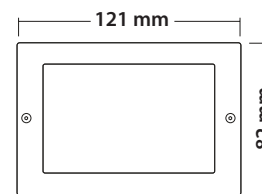

Luce 6 Picco Brass LED

- Φωτιστικό led στεγανό χωνευτό επίτοιχο
- κατάλληλο για χρήση εξωτερικούς χώρους
- από σώμα χυτό αλουμινίου
- βαμμένο ηλεκτροστατικά με πολυεστερική πούδρα
- για αντοχή σε καταπονήσεις του εξωτερικού περιβάλλοντος
- και στεφάνι ορειχάλκινο βαρέως τύπου
- με υάλινο προστατευτικό tempered πάχους 4mm
- με ελαστικά στεγανοποίησης και βίδες inox
- με ενσωματωμένα power led smd
- τοποθετημένα σε γραμμική ψύκτρα
- για την καλύτερη θερμική διαχείριση
- CRI>80 | 3 SDCM
- 3000-4000 Kelvin
- κατόπιν παραγγελίας διαθέσιμο σε 2700-5000-6500 Kelvin
- λειτουργεί με ενσωματωμένο led driver , on/off
- ή κατόπιν παραγγελίας διαθέσιμο dimmable
- συνοδεύεται με βάση αλουμινίου για τοποθέτηση στον τοίχο

- Waterproof wall recessed led luminaire
- suitable for outdoors use
- from die cast aluminum body
- painted with polyester electrostatic powder
- for resistance under harsh environmental conditions
- and flange made from heavy duty Brass
- with protective tempered glass 4mm thick
- with waterproof gasket and inox screws
- with incorporated power led smd technology
- adjusted on a linear heatsink
- for best thermal management of led source
- CRI>80 | 3SDCM
- available in 3000-4000 Kelvin
- upon request, available in 2700-5000-6500 Kelvin
- works with built in led driver on/off
- or upon request available dimmable
- available with aluminum base for wall installation

CRI>80 | Led source power and luminous flux

26448 2.15W | 220-240V | 3000-4000 KELVIN | 100-106 LUMEN

26449 2.8W | 220-240V | 3000-4000 KELVIN | 144-152 LUMEN

26450 4.0W | 220-240V | 3000-4000 KELVIN | 202-214 LUMEN

5273 Κουτί επίτοιχης τοποθέτησης από αλουμίνιο Box for wall installation from aluminum

100x60mm

GLASS (4mm)