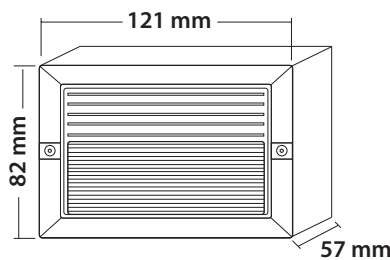

Luce 6.1 Picco Brass Asymmetric External Led

- Φωτιστικό led στεγανό εξωτερικό επίτοιχο
- κατάλληλο για χρήση εξωτερικούς χώρους
- κατάλληλο για ασύμμετρο darklight φωτισμό
- σώμα και στεφάνι ορειχάλκινο βαρέως τύπου
- για αντοχή σε καταπονήσεις του εξωτερικού περιβάλλοντος
- με ανακλαστήρα αλουμινίου ασύμμετρης δέσμης
- με υάλινο προφυλακτήρα tempered πάχους 4mm
- με ελαστικά στεγανοποίησης και βίδες inox
- με ενσωματωμένα power led smd
- τοποθετημένα σε γραμμική ψύκτρα
- για την καλύτερη θερμική διαχείριση
- CRI>80 | 3 SDCM
- 3000-4000 Kelvin
- κατόπιν παραγγελίας διαθέσιμο σε 2700-5000-6500 Kelvin
- λειτουργεί με ενσωματωμένο led driver , on/off
- ή κατόπιν παραγγελίας διαθέσιμο dimmable

- Waterproof wall external led luminaire
- suitable for outdoors use
- suitable for asymmetric darklight effect
- body and flange made from heavy duty Brass
- for resistance under harsh environmental conditions
- with internal aluminum, asymmetrical reflector
- with protective tempered glass 4mm thick
- with waterproof gasket and inox screws
- with incorporated power led smd technology
- adjusted on a linear heatsink
- for best thermal management of led source
- CRI>80 | 3 SDCM
- available in 3000-4000 Kelvin
- upon request, available in 2700-5000-6500 Kelvin
- works with built in led driver on/off
- or upon request available dimmable

CRI>80 | Led source power and luminous flux

26737 2.15W | 220-240V | 3000-4000 KELVIN | 68-72 LUMEN

37273 2.8W | 220-240V | 3000-4000 KELVIN | 98-103 LUMEN

37274 4.0W | 220-240V | 3000-4000 KELVIN | 138-144 LUMEN

121x82mm 57mm GLASS 4mm CE IP65

01 02 05 18 30

Κατόπιν παραγγελίας το φωτιστικό προσφέρεται βαμμένο ηλεκτροστατικά με πολυεστερική πούδρα.

Upon request luminaire is available polyester powder coated.