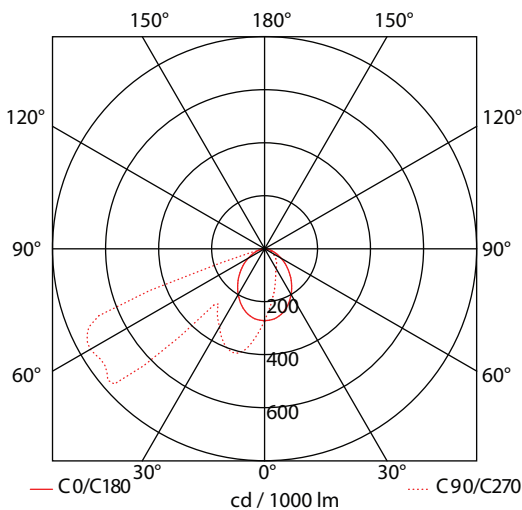

01 02 05 18 30

Κατόπιν παραγγελίας το φωτιστικό προσφέρεται βαμμένο ηλεκτροστατικά με πολυεστερική πούδρα.

Upon request luminaire is available polyester powder coated.

LIGHTING LUMINAIRES FOR HARD ENVIRONMENTAL CONDITIONS

Cost-effective durability
Heat and cold resistant
Suitable for seaside application