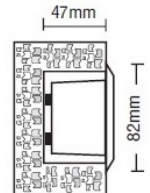

4300

HALOPIN
230V 25W G9

5273

Κουτί αλουμινίου επίτοιχης τοποθέτησης
Box from aluminum for wall recessed use

100x60mm GLASS (4mm)

LIGHTING FITTINGS
FOR HARD ENVIRONMENTAL CONDITIONS

Cost-effective durability
Heat and cold resistant
Suitable for seaside application