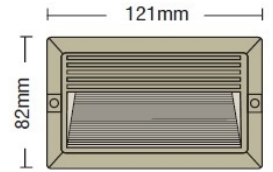

4300

HALOPIN
230V 25W G9

5273

Κουτί αλουμινίου επίτοιχης τοποθέτησης
Box from aluminum for wall recessed use

100x60mm GLASS (4mm)

LIGHTING FITTINGS
FOR HARD ENVIRONMENTAL CONDITIONS

Cost-effective durability
Heat and cold resistant
Suitable for seaside application