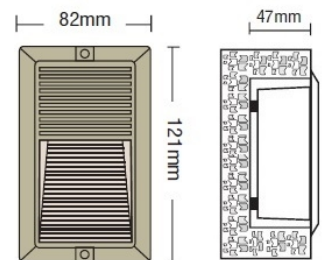

4301

HALOPIN
230V 25W G9

5273

Κουτί αλουμινίου επίτοιχης τοποθέτησης
Box from aluminum for wall recessed use

100x60mm GLASS (4mm)

LIGHTING FITTINGS
FOR HARD ENVIRONMENTAL CONDITIONS

Cost-effective durability
Heat and cold resistant
Suitable for seaside application