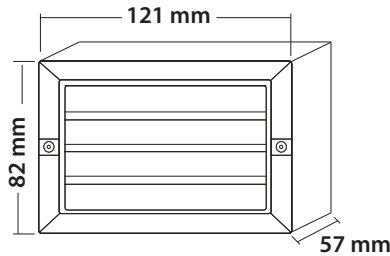

- Waterproof wall external led luminaire
- suitable for outdoors use
- body made from heavy duty Brass
- and flange made from heavy duty Brass
- with protective grilles
- for resistance under harsh environmental conditions
- with protective tempered glass 4mm thick
- with waterproof gasket and inox screws
- with incorporated power led smd technology
- adjusted on a linear heatsink
- for best thermal management of led source
- CRI>80 | 3 SDCM
- available in 3000-4000 Kelvin
- upon request, available in 2700-5000-6500 Kelvin
- works with built in led driver on/off
- or upon request available dimmable

121x82mm ↔ 57mm GLASS (4mm) CE IP65

01 02 05 18 30
 Κατόπιν παραγγελίας το φωτιστικό προσφέρεται βαμμένο ηλεκτροστατικά με πολυεστερική πούδρα.
 Upon request luminaire is available polyester powder coated.