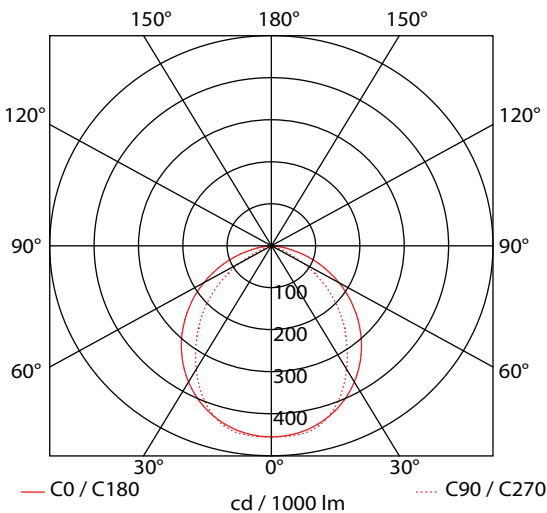

01 02 05 18 30
Κατόπιν παραγγελίας το φωτιστικό προσφέρεται βαμμένο ηλεκτροστατικά με πολυεστερική πούδρα.
Upon request luminaire is available polyester powder coated.

LIGHTING LUMINAIRES FOR HARD ENVIRONMENTAL CONDITIONS

Cost-effective durability
Heat and cold resistant
Suitable for seaside application

33 34 Standard Finishes

*Η τεχνολογία των LED είναι σε διαρκή εξέλιξη οπότε πριν παραγγείλετε, παρακαλούμε επιβεβαιώστε ποιο LED είναι διαθέσιμο LED technology changes constantly forward, so before selecting / ordering the most suitable product for you, ask for a confirmation that this is the most updated product to our list.

— warm 2700 Kelvin — warm white 3000 Kelvin — neutral white 4000 Kelvin