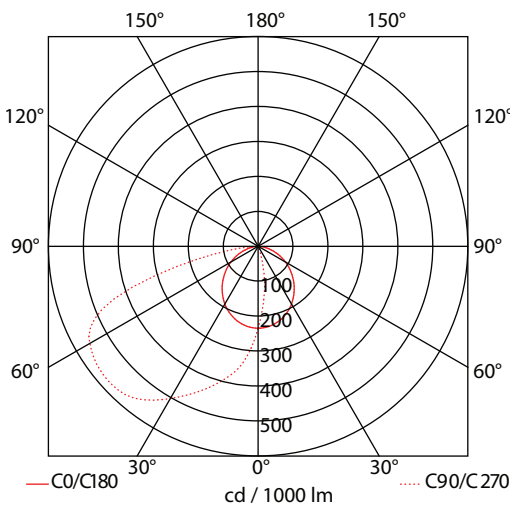

01 02 05 18 30
Κατόπιν παραγγελίας το φωτιστικό προσφέρεται βαμμένο ηλεκτροστατικά με πολυεστερική πούδρα.
Upon request luminaire is available polyester powder coated.

LIGHTING LUMINAIRES FOR HARD ENVIRONMENTAL CONDITIONS

Cost-effective durability
Heat and cold resistant
Suitable for seaside application

33 34 Standard Finishes

*Η τεχνολογία των LED είναι σε διαρκή εξέλιξη οπότε πριν παραγγείλετε, παρακαλούμε επιβεβαιώστε ποιο LED είναι διαθέσιμο LED technology changes constantly forward, so before selecting / ordering the most suitable product for you, ask for a confirmation that this is the most updated product to our list.

warm 2700 Kelvin warm white 3000 Kelvin neutral white 4000 Kelvin