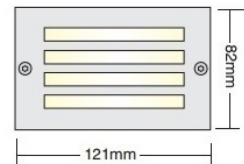

31 STANDAR COLOR

Κατόπιν παραγγελίας το φωτιστικό μπορεί να βαφτεί με Πολυεστερική Ηλεκτροστατική Βαφή

Upon request the above fitting are painted with Polyester Electrostatic Powder

9295 PYGMY LAMP 230V 15W E14

9296 HALOPIN 230V 25W G9

5338 Κουτί επίτοιχης τοποθέτησης από αλουμίνιο Box for recessed use from aluminium

100x60mm GLASS 4mm

LIGHTING FITTINGS FOR HARD ENVIRONMENTAL CONDITIONS
Cost-effective durability
Heat and cold resistant
Suitable for seaside application

STAINLESS STEEL
INOX
HEAVY DUTY