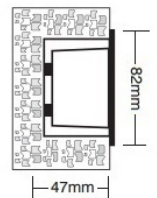

31 STANDAR COLOR

Κατόπιν παραγγελίας το φωτιστικό μπορεί να βαφτεί με Πολυεστερική Ηλεκτροστατική Βαφή

Upon request the above fitting are painted with Polyester Electrostatic Powder

9295 PYGMY LAMP 230V 15W E14

9296 HALOPIN 230V 25W G9

5338 Κουτί επίτοιχης τοποθέτησης από αλουμίνιο Box for recessed use from aluminium

100x60mm GLASS 4mm

LIGHTING FITTINGS FOR HARD ENVIRONMENTAL CONDITIONS
Cost-effective durability
Heat and cold resistant
Suitable for seaside application

STAINLESS STEEL
INOX
HEAVY DUTY