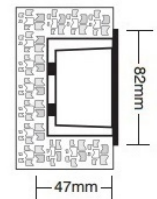

31 STANDAR COLOR

Κατόπιν παραγγελίας το φωτιστικό μπορεί να βαφτεί με Πολυεστερική Ηλεκτροστατική Βαφή

Upon request the above fitting are painted with Polyester Electrostatic Powder

9293 PYGMY LAMP 230V 15W E14

9294 HALOPIN 230V 25W G9

5338 Κουτί επίτοιχης τοποθέτησης από αλουμίνιο Box for recessed use from aluminium

100x60mm GLASS 4mm

LIGHTING FITTINGS FOR HARD ENVIRONMENTAL CONDITIONS
Cost-effective durability
Heat and cold resistant
Suitable for seaside application

STAINLESS STEEL
INOX
HEAVY DUTY