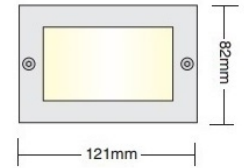

- Waterproof wall recessed luminaire
- suitable for outdoors use
- from die cast aluminum body
- painted with polyester electrostatic powder
- for resistance under harsh environmental conditions
- flange made from heavy duty stainless steel (INOX) 3mm thick
- with protective tempered glass 4mm thick
- with waterproof gasket and inox screws
- available with aluminum base for wall installation