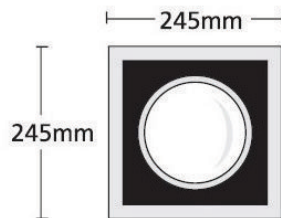

- Recessed led downlight
- For indoors use
- With die cast aluminum frame
- Painted with electrostatic powder
- Fixed
- With incorporated 1 power led smd module
- From Tridonic
- CRI > 80 | 4 SDMC
- In 3000-4000 Kelvin
- With aluminum reflector of 60° beam angle and UGR < 19
- or with aluminum reflector of 90° beam angle and UGR < 21
- Works with built in led driver, on/off
- Upon request available with emergency kit

CRI > 80 | System power & Luminaire Flux

33270 20.2W | 3000 - 4000 KELVIN | 2130 - 2210 LUMEN

245x245mm 225x225mm 135mm CE IP23 FRONT

60° beam angle
UGR < 19

90° beam angle
UGR < 21

Fixed

Το παραπάνω φωτιστικό προσφέρεται κατόπιν παραγγελίας με μπροστινή προστασία IP44