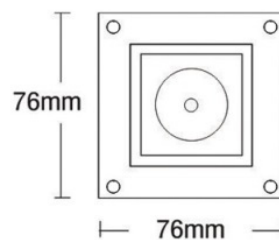

- > Waterproof external wall surface led luminaire
- > suitable for outdoors use
- > from die cast aluminum body
- > and die cast aluminum flange
- > painted with polyester electrostatic powder
- > for resistance under harsh environmental conditions
- > with protective tempered glass 4mm thick
- > with waterproof gasket and inox screws
- > with incorporated high power led smd technology
- > CRI80
- > CCT 2700-3000-4000 Kelvin
- > upon request, available in 5000-6500 Kelvin
- > available beam angle 15°-25°-40°-60°
- > works with remote/external constant current led driver
- > available with die cast aluminum base for wall installation