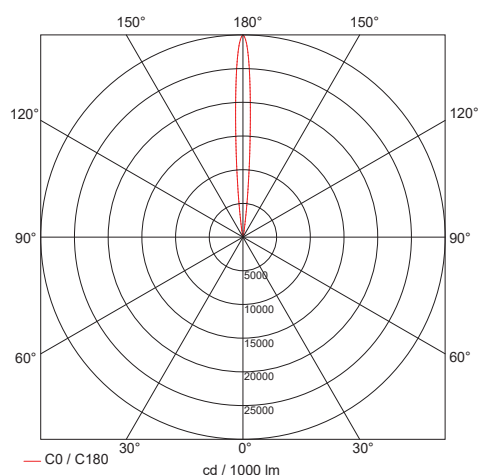

- Waterproof recessed ground led luminaire
- for outdoors use
- body made from heavy duty die cast aluminum
- polyester powder coated
- suitable for resistance under harsh environmental conditions
- with stainless steel/INOX flange
- with stepped tempered glass transparent 10mm thick
- with incorporated High Power Led SMD
- with extra narrow beam angle **8.2°**
- CRI>80 | 3 SDCM
- available in 3000-4000 Kelvin
- with built in led driver on/off as standard
- upon request, dimmable phase cut/Dali/1-10volt
- with silicon gaskets and inox screws
- with cable gland PG11 IP68
- with aluminum ground base

CRI>80 | Power and Luminous flux

30245		4.6W 220-240v 3000-4000 KELVIN 478-514 LUMEN	
30246		6.7W 220-240v 3000-4000 KELVIN 664-714 LUMEN	
30247		9.6W 220-240v 3000-4000 KELVIN 888-955 LUMEN	

Ø 175mm 157mm 235mm **Stepped Glass** (10mm)