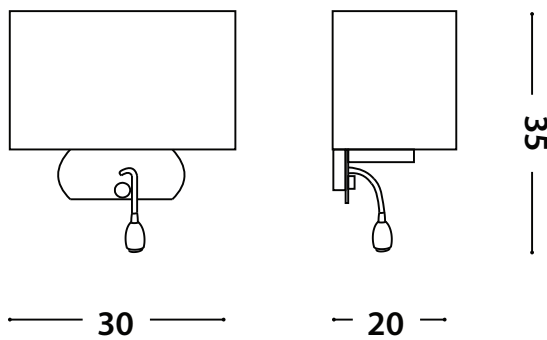

- Wall fixed reading led spotlight
- for indoors use
- from aluminum
- with fabric shade
- with flexible arm
- movable horizontally and vertically
- with incorporated 1 high power led smd
- CRI80 | 3 SDCM as standard
- upon request available with CRI90
- 2700 Kelvin - 3000 Kelvin
- upon request available in 4000 Kelvin
- with high performance lens
- with beam angle 10°-20°-40°-60°
- works with built in led driver on/off
- with incorporated switch on/off*

CRI 80 | Luminaire Flux

1W | 1x1W | 220-240v | 2700-3000 KELVIN | 90-100 LUMEN

40W | 1x40W E14 | 220-240v

Διαστάσεις σε cm | Dimensions in cm

ΧΡΩΜΙΟ ΓΥΑΛΙΣΤΕΡΟ
CHROME POLISHED

*Η τεχνολογία των LED είναι σε διαρκή εξέλιξη οπότε πριν παραγγείλετε, παρακαλούμε επιβεβαιώστε ποιο LED είναι διαθέσιμο
LED technology changes constantly forward, so before selecting / ordering the most suitable product for you,
ask for a confirmation that this is the most updated product to our list.