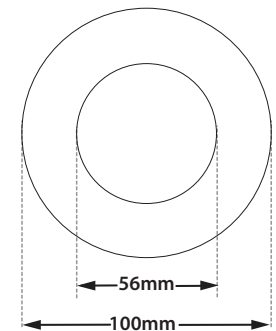

∅ 100mm 82mm 125mm CE IP20

- Recessed led spotlight
- for indoors use | fixed
- from die cast aluminum
- with small aperture in black color
- or in other finishes upon request
- and light source positioned deep
- for darklight effect and reduce of glare
- with incorporated 1 cob led source
- adjusted on a high performance heatsink
- for best thermal management
- CRI80+ | 3SDCM as standard
- or CRI90+ | 3SDCM as standard
- upon request available with CRI>95+ or CRI97+
- upon request available with 2 SDCM
- in 2700-3000-4000 Kelvin
- upon request in 3500-5000-6500 Kelvin
- with high performance reflector or lens
- available with 15°-30°-45°-60° beam angle
- works with remote led driver
- on/off, dimmable phase cut/Dali/1-10Volt
- works with remote led driver on/off as standard
- available upon request dimmable phase cut/Dali/1-10volt