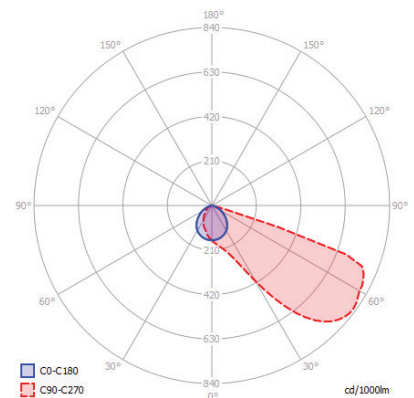

01 02 05 18

Κατόπιν παραγγελίας το φωτιστικό προσφέρεται ηλεκτροστατικά βαμμένο με πολυεστερική πούδρα
Upon request the luminaire is available as polyester powder coated

*Η τεχνολογία των LED είναι σε διαρκή εξέλιξη οπότε πριν παραγγείλετε, παρακαλούμε επιβεβαιώστε ποιο LED είναι διαθέσιμο
LED technology changes constantly forward, so before selecting / ordering the most suitable product for you, ask for a confirmation that this is the most updated product to our list.

■ warm 2700 Kelvin ■ warm white 3000 Kelvin ■ neutral white 4000 Kelvin