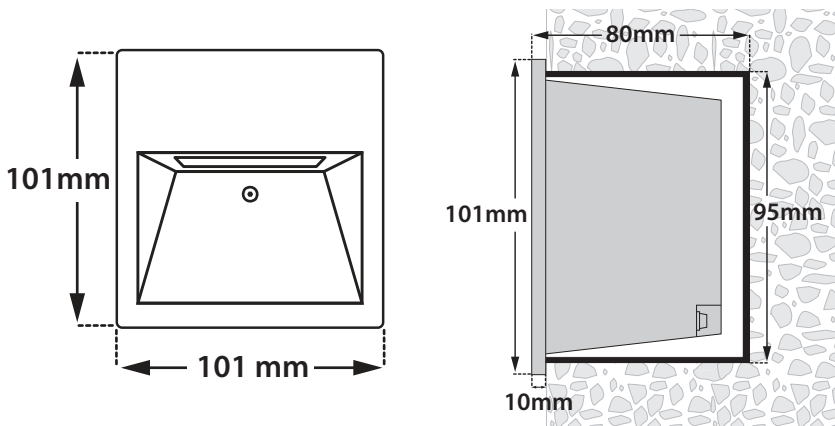

01 02 05 18

Κατόπιν παραγγελίας το φωτιστικό προσφέρεται ηλεκτροστατικά βαμμένο με πολυεστερική πούδρα
Upon request the luminaire is available as polyester powder coated

*Η τεχνολογία των LED είναι σε διαρκή εξέλιξη οπότε πριν παραγγείλετε, παρακαλούμε επιβεβαιώστε ποιο LED είναι διαθέσιμο
LED technology changes constantly forward, so before selecting / ordering the most suitable product for you, ask for a confirmation that this is the most updated product to our list.

■ warm 2700 Kelvin ■ warm white 3000 Kelvin ■ neutral white 4000 Kelvin