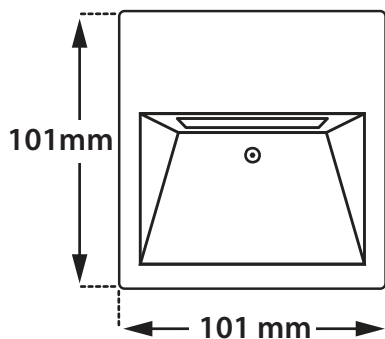

01 02 05 18

Κατόπιν παραγγελίας το φωτιστικό μπορεί να βαφτεί με Πολυεστερική Ηλεκτροστατική Βαφή
Upon request the above luminaire is painted with Polyester Electrostatic Powder