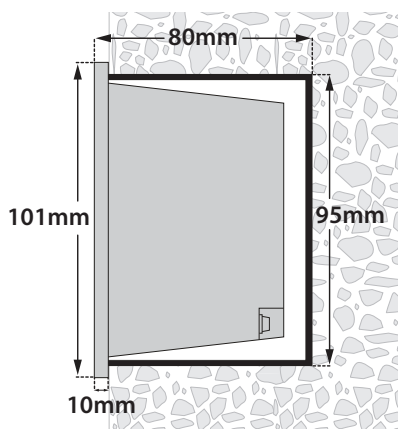

- Wall recessed luminaire
- waterproof, suitable for exteriors use
- suitable for asymmetric darklight lighting effect
- body and flange made from die cast aluminum
- polyester powder coated for resistance under harsh environmental conditions
- with protective tempered glass mat
- with silicon gaskets and inox screws
- suitable for Halopin lamps or led G9 220-240V or Halostar or led G4 12V
- with aluminum wall base for wall installation
- suitable for lighting of gardens, walkways, corridors and stairs

26791  12v G4 | 5-10-20w

26792  220-240v | G9 | 25w

5374 **Κουτί αλουμινίου επίτοιχης τοποθέτησης**
Aluminum base for wall installation

 101x101mm

01 02 05 18

Κατόπιν παραγγελίας το φωτιστικό μπορεί να βαφτεί με Πολυεστερική Ηλεκτροστατική Βαφή
Upon request the above luminaire is painted with Polyester Electrostatic Powder