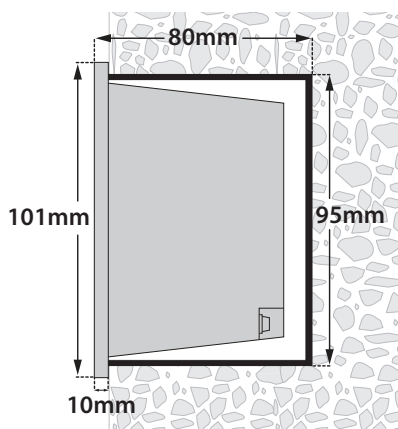

- Wall recessed luminaire
- waterproof, suitable for exteriors use
- suitable for asymmetric darklight lighting effect
- made from Brass flange
- for resistance under harsh environmental conditions
- and die cast aluminum body
- polyester powder coated
- with protective tempered glass mat
- with silicon gaskets and inox screws
- suitable for Halopin lamps or led G9 220-240V
- or Halostar or led G4 12V
- with aluminum wall base for wall installation
- suitable for lighting of gardens, walkways, corridors and stairs

26786  12v G4 | 5-10-20w

26787  220-240v | G9 | 25w

5374 **Κουτί αλουμινίου επίτοιχης τοποθέτησης**  
**Aluminum base for wall installation**

 101x101mm

01 02 05 18

Κατόπιν παραγγελίας το φωτιστικό προσφέρεται ηλεκτροστατικά βαμμένο με πολυεστερική πούδρα  
 Upon request the luminaire is available as polyester powder coated