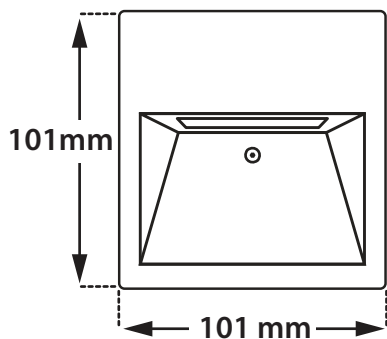

01 02 05 18

Κατόπιν παραγγελίας το φωτιστικό προσφέρεται ηλεκτροστατικά βαμμένο με πολυεστερική πούδρα
Upon request the luminaire is available as polyester powder coated