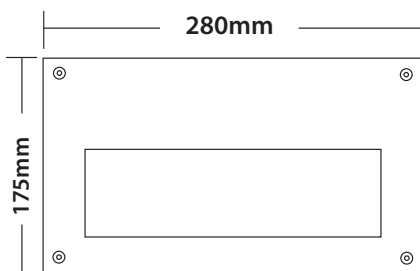

- Waterproof wall recessed luminaire
- suitable for outdoors use
- suitable for asymmetric darklight effect
- from die cast aluminum body
- polyester powder coated
- for resistance under harsh environmental conditions
- and inox stainless steel frame 4mm thick
- with internal aluminum asymmetrical reflector
- with protective tempered glass 4mm thick
- with waterproof gasket and inox screws
- with porcelain lampholder E14-E27
- or with built in ballast suitable for compact fluorescent lamps
- available with aluminum base for wall installation

255x125mm

GLASS (4mm)

INOX
OUTDOOR
HEAVY DUTY

LIGHTING LUMINARIES
FOR HARD ENVIRONMENTAL CONDITIONS

Cost-effective durability
Heat and cold resistant
Suitable for seaside application

01 02 05 18 30

Κατόπιν παραγγελίας μπορεί να βαφτεί με
Πολυεστερική Ηλεκτροστατική Βαφή
Upon request can be offered
Polyester Powder coated