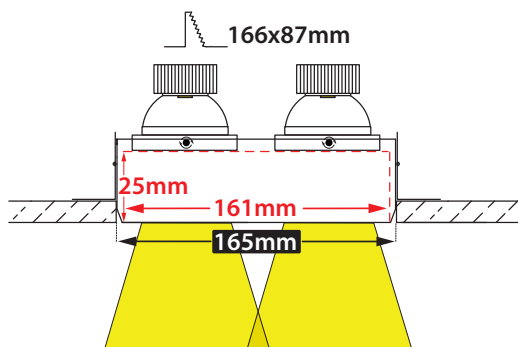

01 02 18 Βαμμένα με Ηλεκτροστατική Βαφή
Painted with Electrostatic Powder

Διαθέσιμο και σε άλλα χρώματα κατόπιν παραγγελίας
Upon request available in different color finishes

*Η τεχνολογία των LED είναι σε διαρκή εξέλιξη οπότε πριν παραγγείλετε, παρακαλούμε επιβεβαιώστε ποιο LED είναι διαθέσιμο
LED technology changes constantly forward, so before selecting / ordering the most suitable product for you,
ask for a confirmation that this is the most updated product to our list.

■ warm 2700 Kelvin ■ warm white 3000 Kelvin ■ neutral white 4000 Kelvin