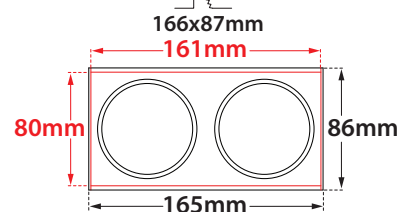

01 02 18 Βαμμένα με Ηλεκτροστατική Βαφή
Painted with Electrostatic Powder

Διαθέσιμο και σε άλλα χρώματα κατόπιν παραγγελίας
Upon request available in different color finishes

*Η τεχνολογία των LED είναι σε διαρκή εξέλιξη οπότε πριν παραγγείλετε, παρακαλούμε επιβεβαιώστε ποιο LED είναι διαθέσιμο
LED technology changes constantly forward, so before selecting / ordering the most suitable product for you,
ask for a confirmation that this is the most updated product to our list.

■ warm 2700 Kelvin ■ warm white 3000 Kelvin ■ neutral white 4000 Kelvin