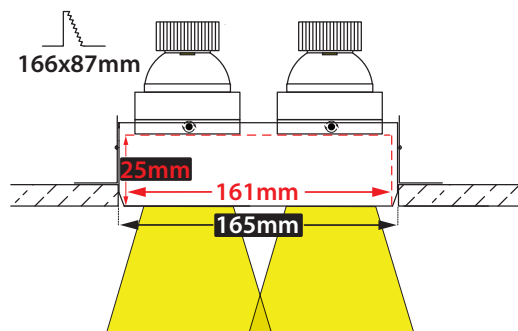

Total depth 115mm

Installation depth 100mm

### New Versions

40286	2x11.0W	220-240v	2700-3000-4000 KELVIN	2x(925-965-1000) LUMEN	⚡ ⚡
40287	2x12.75W	220-240v	2700-3000-4000 KELVIN	2x(1050-1100-1150) LUMEN	⚡ ⚡

Total depth 145mm

Installation depth 130mm

### Accessories upon request

Smooth light filter 1

Smooth light filter 2

Honey comb louvre

Ρυθμιζόμενα πλαϊνά στηρίγματα για οροφές πάχους από 10mm έως 30mm

Adjustable side brackets for installation onto ceiling with thickness from 10mm up to 30mm