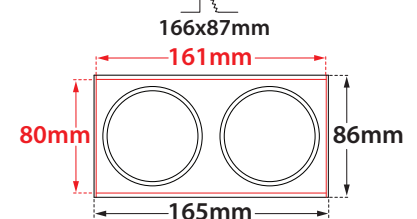

Frameless Double Move Deep 1

1. Φωτιστικό διπλό χωνευτό led σποτ οροφής
   - χωρίς εξωτερικό πλαίσιο
   - frameless/trimless
   - εσωτερικού χώρου
   - αλουμινίου
   - βαμμένο με ηλεκτροστατική βαφή
   - με εσωτερικό κατάλληλο για την τοποθέτηση της πηγής βαθιά
   - για τη μείωση της θάμβωσης
   - κινητό οριζοντίως $\pm 355^\circ$ και καθέτως $\pm 25^\circ$
   - με ενσωματωμένα 2 cob led
   - ενσωματωμένα σε ψήκτρες υψηλής απόδοσης
   - για την καλύτερη διαχείριση θερμότητας των led
   - CRI>80 | 3 SDCM
   - κατόπιν παραγγελίας με CRI>90 & CRI 98+
   - σε 2700-3000-4000 Kelvin
   - κατόπιν παραγγελίας και σε 3500-5000-6500 Kelvin
   - με ανακλαστήρες υψηλής απόδοσης
   - με δέσμη $15^\circ-25^\circ-40^\circ-60^\circ$
   - λειτουργεί με συνοδευτικό led driver
   - On/off ή dimmable phase cut / Dali / 1-10volt
2. Recessed double led spotlight
   - for indoors use
   - frameless/trimless
   - from die cast aluminum
   - painted with electrostatic powder
   - with led source positioned deep inside the luminaire
   - for reduce of glare
   - movable horizontally $\pm 355^\circ$ and vertically $\pm 25^\circ$
   - with incorporated 2 cob led sources
   - adjusted on high performance heatsinks
   - for best thermal management of led sources
   - CRI>80 | 3 SDCM as standard
   - upon request available with CRI>90 & CRI 98+
   - upon request available with 2 SDCM
   - in 2700-3000-4000 Kelvin
   - upon request in 3500-5000-6500 Kelvin
   - with high performance reflector
   - available $15^\circ-25^\circ-40^\circ-60^\circ$ beam angle
   - works with remote led driver
   - On/off, dimmable phase cut/Dali/1-10volt

CRI>80 | Led source power & Average Luminaire Flux

Indicative Flux list | Final lumen output depends from the selection of the angle beam