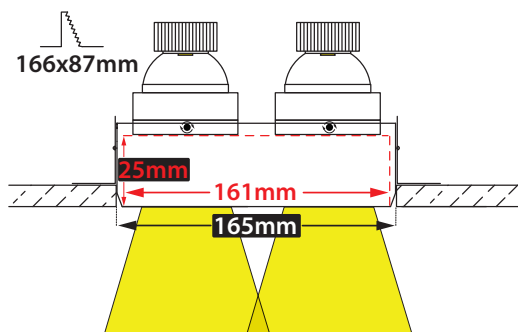

01 02 18 Βαμμένα με Ηλεκτροστατική Βαφή
Painted with Electrostatic Powder

Διαθέσιμο και σε άλλα χρώματα κατόπιν παραγγελίας
Upon request available in different color finishes

*Η τεχνολογία των LED είναι σε διαρκή εξέλιξη οπότε πριν παραγγείλετε, παρακαλούμε επιβεβαιώστε ποιο LED είναι διαθέσιμο
LED technology changes constantly forward, so before selecting / ordering the most suitable product for you, ask for a confirmation that this is the most updated product to our list.

warm 2700 Kelvin
warm white 3000 Kelvin
neutral white 4000 Kelvin