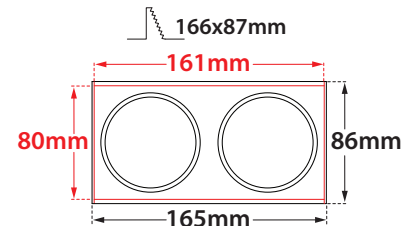

01 02 18 Βαμμένα με Ηλεκτροστατική Βαφή
Painted with Electrostatic Powder

Διαθέσιμο και σε άλλα χρώματα κατόπιν παραγγελίας
Upon request available in different color finishes

*Η τεχνολογία των LED είναι σε διαρκή εξέλιξη οπότε πριν παραγγείλετε, παρακαλούμε επιβεβαιώστε ποιο LED είναι διαθέσιμο
LED technology changes constantly forward, so before selecting / ordering the most suitable product for you, ask for a confirmation that this is the most updated product to our list.

warm 2700 Kelvin
warm white 3000 Kelvin
neutral white 4000 Kelvin